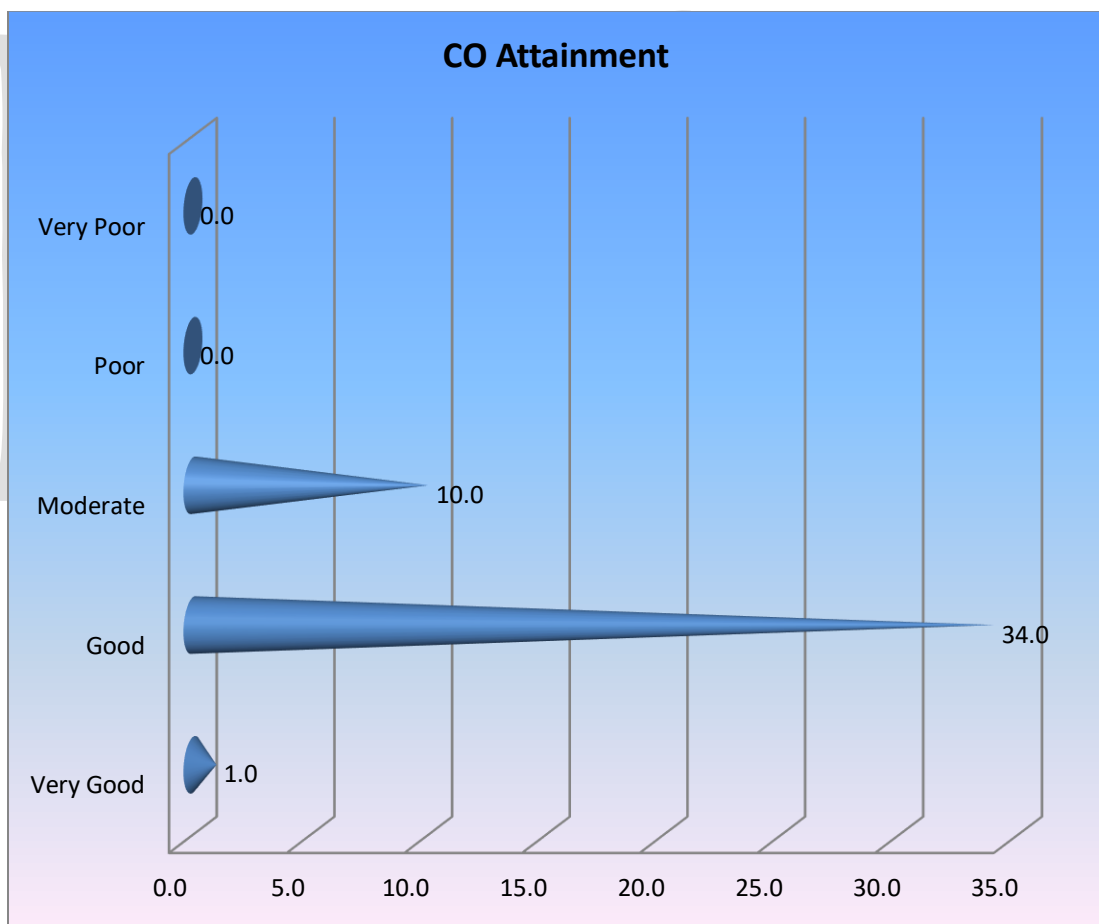

15UMM 544	3.5	Good
	15UMM543	4.0	Good
	15UMM545	3.8	Good
	15UMM551.1	3.8	Good
VI	15UMM 641	3.8	Good
	15UMM 642	3.5	Good
	15UMM 643	3.3	Good
	15UMM 644	4.0	Good
	15UMM 645	3.5	Good
	15UMM 646	4.0	Good
	15UMM 661.1	4.3	Very Good