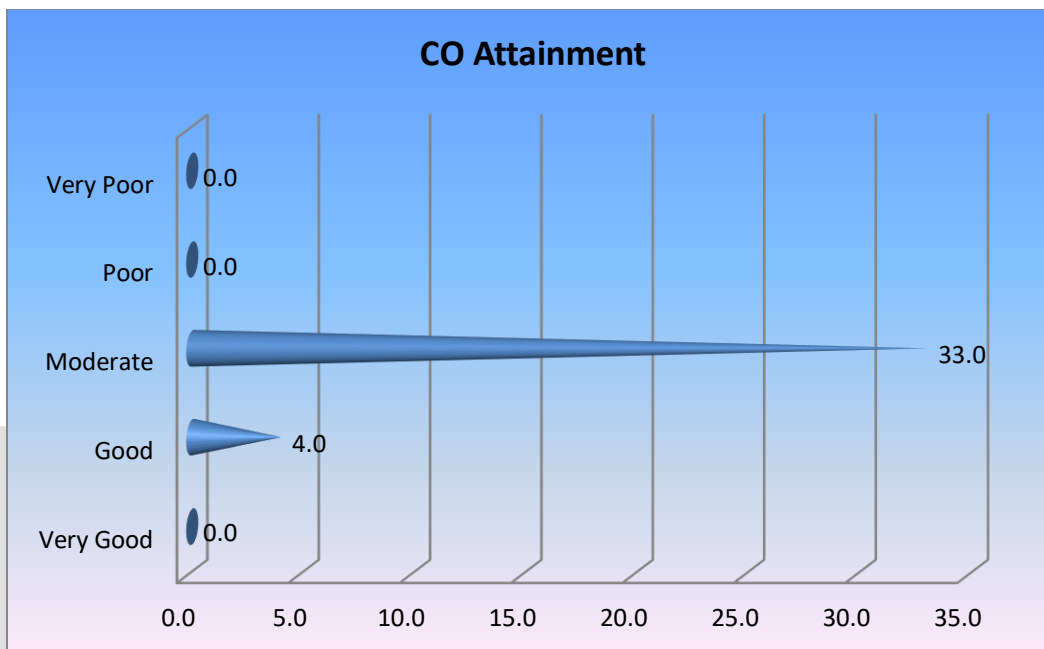

CC1645	3.0	Moderate
	CC1646	3.0	Moderate