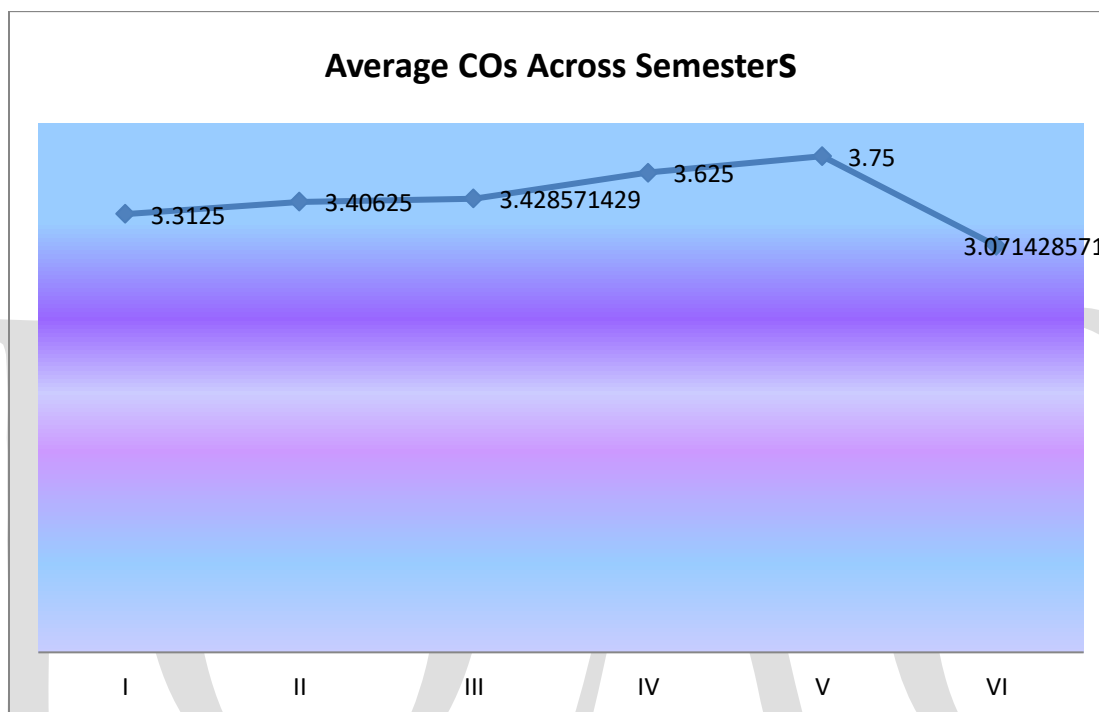

Programme Specific Outcome

Overall Course Outcomes Across the Semesters						PSO Attainment
Sem I	Sem II	Sem III	Sem IV	Sem V	Sem VI	
3.313	3.406	3.429	3.625	3.750	3.071	3.742