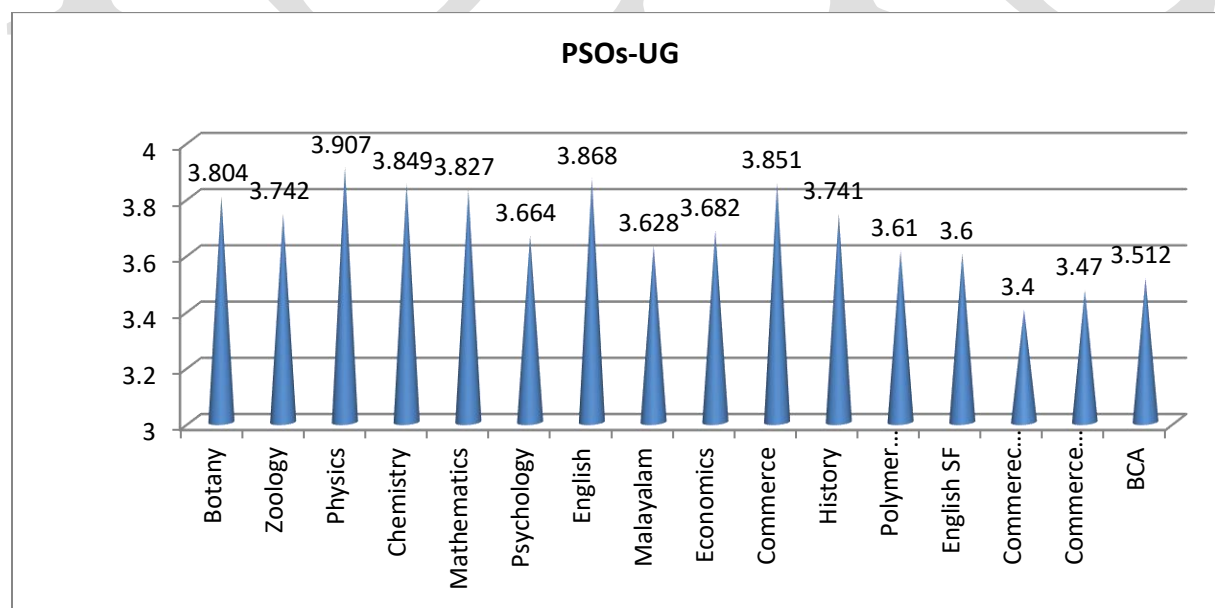

ANALYSIS OF LEARNING OUTCOMES AT UNDER GRADUATE LEVEL (2016-19 BATCH)

Attainment of PSOs at Under Graduate Level	
	PSOs
Botany	3.804
Zoology	3.742
Physics	3.907
Chemistry	3.849
Mathematics	3.827
Psychology	3.664
English	3.868
Malayalam	3.628
Economics	3.682
Commerce	3.851
History	3.741
Polymer Chemistry	3.61
English SF	3.6
Commerec CA SF	3.4
Commerce Co-operation SF	3.47
BCA	3.512