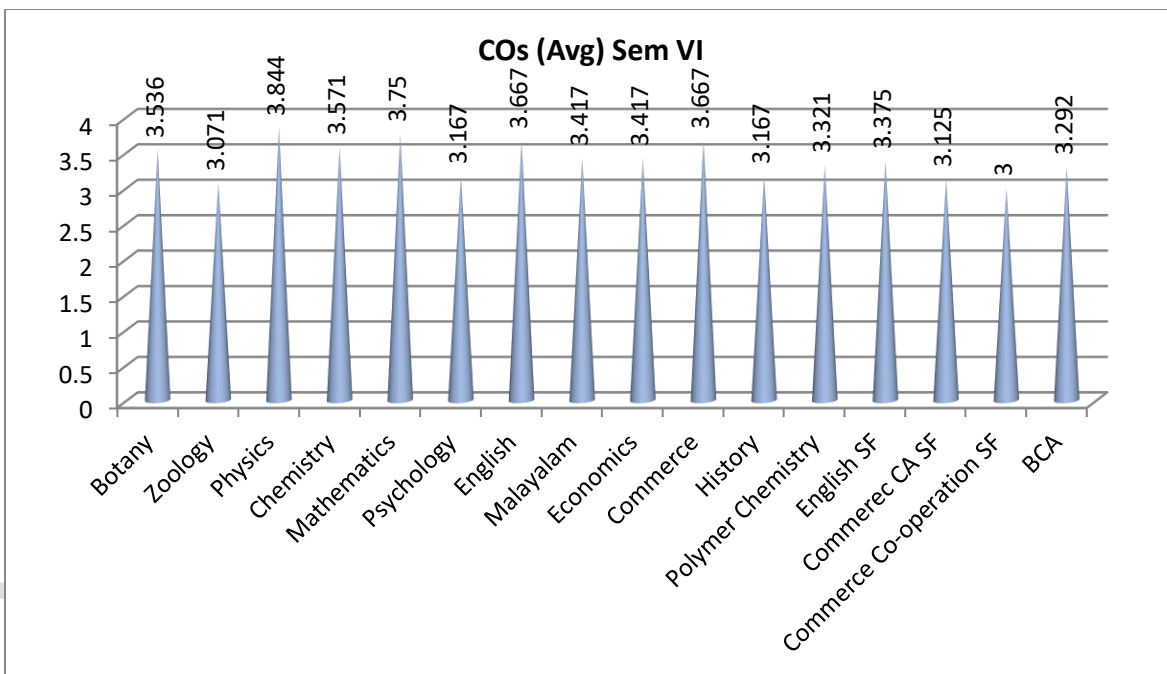

Attainment Levels of COs					
	Very Good COs	Good COs	Moderate COs	Poor COs	Very Poor COs
Botany	0	36	9	0	0
Zoology	1	23	10	1	0
Physics	1	36	8	0	0
Chemistry	0	38	6	0	0
Mathematics	1	34	10	0	0
Psychology	0	24	20	0	0
English	0	35	9	0	0
Malayalam	0	19	17	0	0
Economics	0	27	17	0	0
Commerce	0	31	8	0	0
History	0	28	16	0	0
Polymer Chemistry	0	20	21	0	0
English SF	0	16	24	0	0
Commerec CA SF	0	4	33	0	0
Commerce Co-operation SF	0	8	27	0	0
BCA	0	10	31	0	0