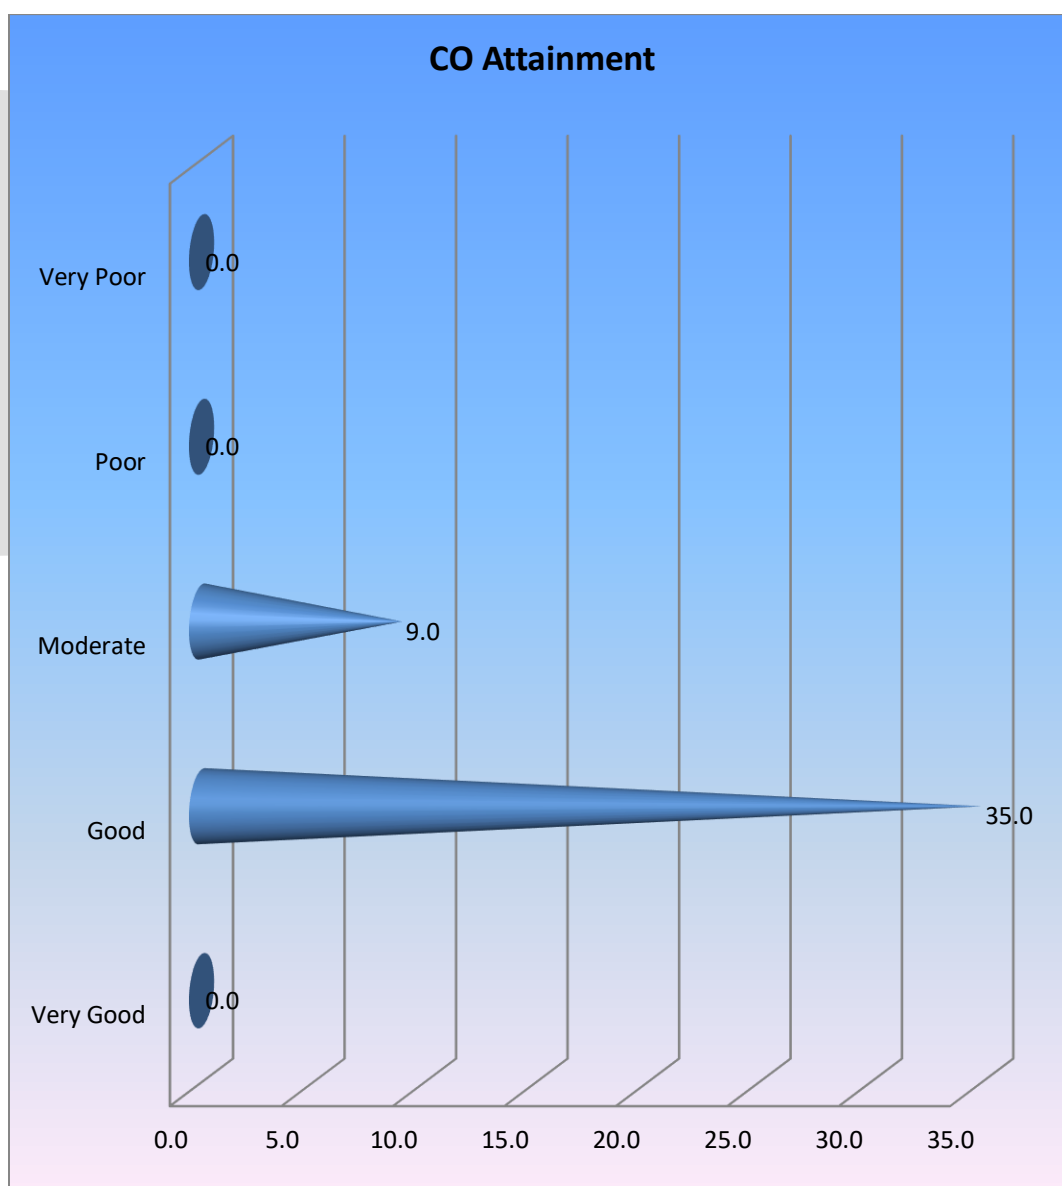

15UEN543	4.0	Good
	15UEN544	3.3	Good
	15UEN545	4.0	Good
	15UEN551.1	3.0	Moderate
VI	15UEN641	4.0	Good
	15UEN642	3.8	Good
	15UEN643	4.0	Good
	15UEN644	4.0	Good
	15UEN645	3.0	Moderate
	15UEN661.2	3.3	Good