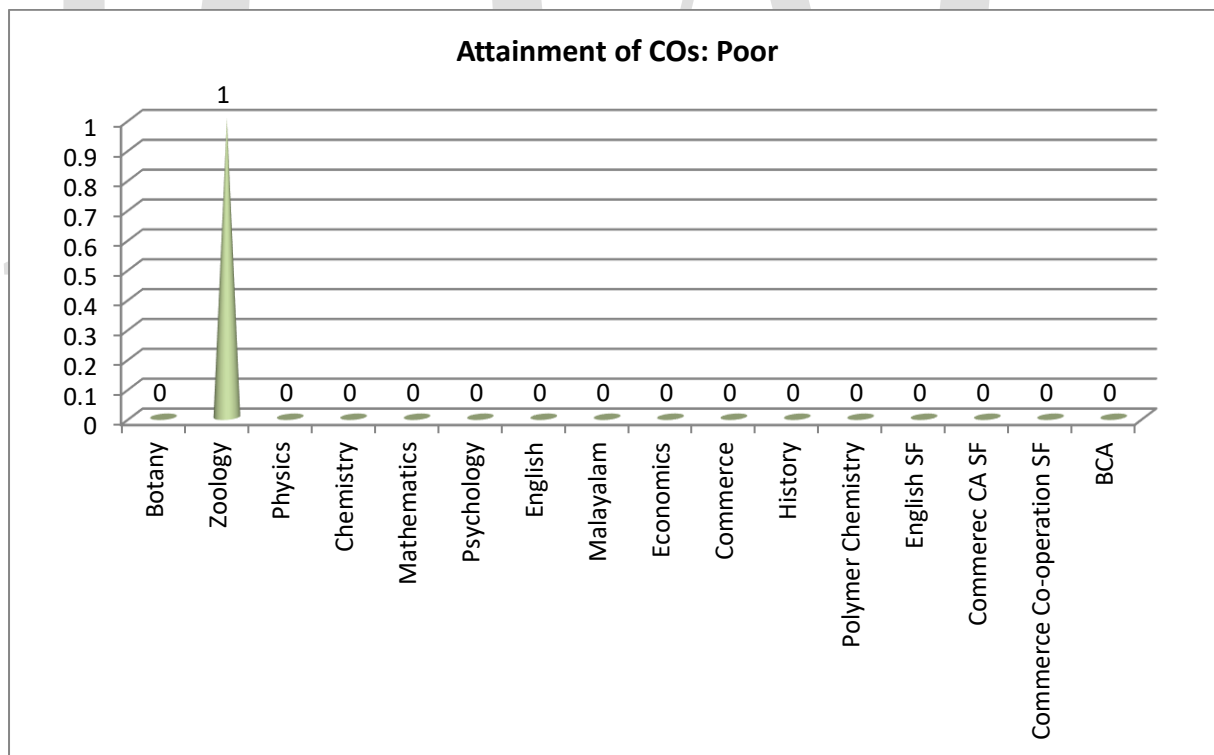

ANALYSIS AT DEPARTMENT LEVELS

BSc Botany (2016-19)

Table Showing Attainment of Course Outcomes

Semester	Course Code	Outcome	Remarks
I	15UEN111.1	3.3	Good
	15UEN121	3.0	Moderate
	15UFR111.1	4.0	Good
	15UHN111.1	3.8	Good
	15UML111.1	3.3	Good
	15UBO141	4.0	Good
	15UCH131.2	3.0	Moderate
	15UZO131.2	3.3	Good
II	15UEN211.1	3.0	Moderate
	15UEN212.1	3.0	Moderate
	15UFR211.1	3.0	Moderate
	15UHN211.1	3.8	Good
	15UML211.1	4.0	Good
	15UBO221	3.3	Good
	15UCH231.2	3.3	Good
	15UZO231.2	4.0	Good
III	15UEN311.1	3.0	Moderate
	15UFR311.1	3.3	Good
	15UHN311.1	4.0	Good
	15UML311.1	4.0	Good
	15UBO341	3.3	Good
	15UCH331.2	4.0	Good
	15UZO331.1	3.3	Good
IV	15UEN411.1	3.3	Good
	15UFR411.1	4.0	Good
	15UHN411.1	3.3	Good
	15UML411.1	4.0	Good
	15UBO441	4.0	Good
	15UCH431.2	3.0	Moderate
	15UCH432.2	4.0	Good
	15UZO431.2	3.8	Good
	15UZO432.2	3.3	Good
V	15UBO541	3.0	Moderate