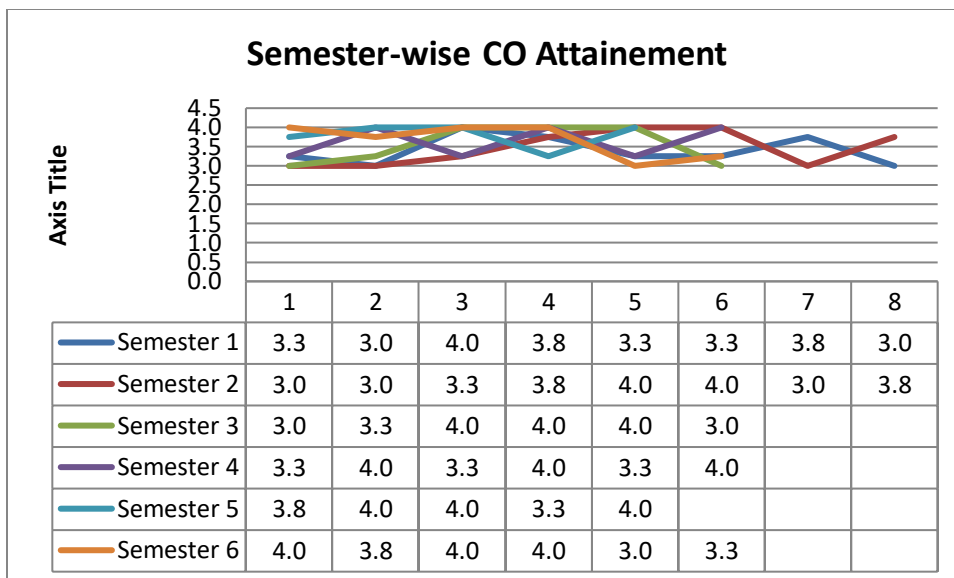

Programme Specific Outcome

Overall Course Outcomes Across the Semesters						PSO Attainment
Sem I	Sem II	Sem III	Sem IV	Sem V	Sem VI	
3.406	3.469	3.542	3.625	3.800	3.667	3.851