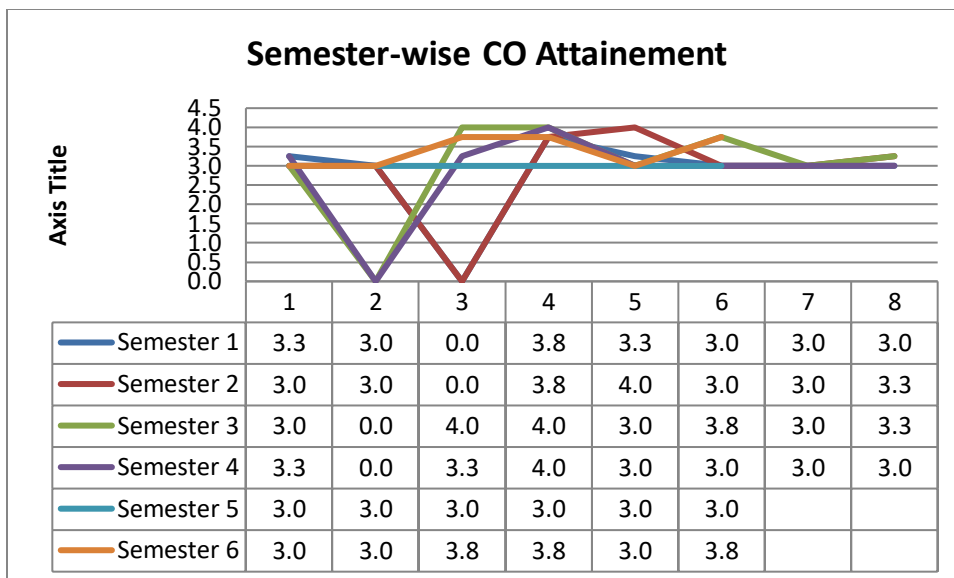

Programme Specific Outcome

Overall Course Outcomes Across the Semesters						PSO Attainment
Sem I	Sem II	Sem III	Sem IV	Sem V	Sem VI	
3.179	3.286	3.429	3.214	3.000	3.375	3.600