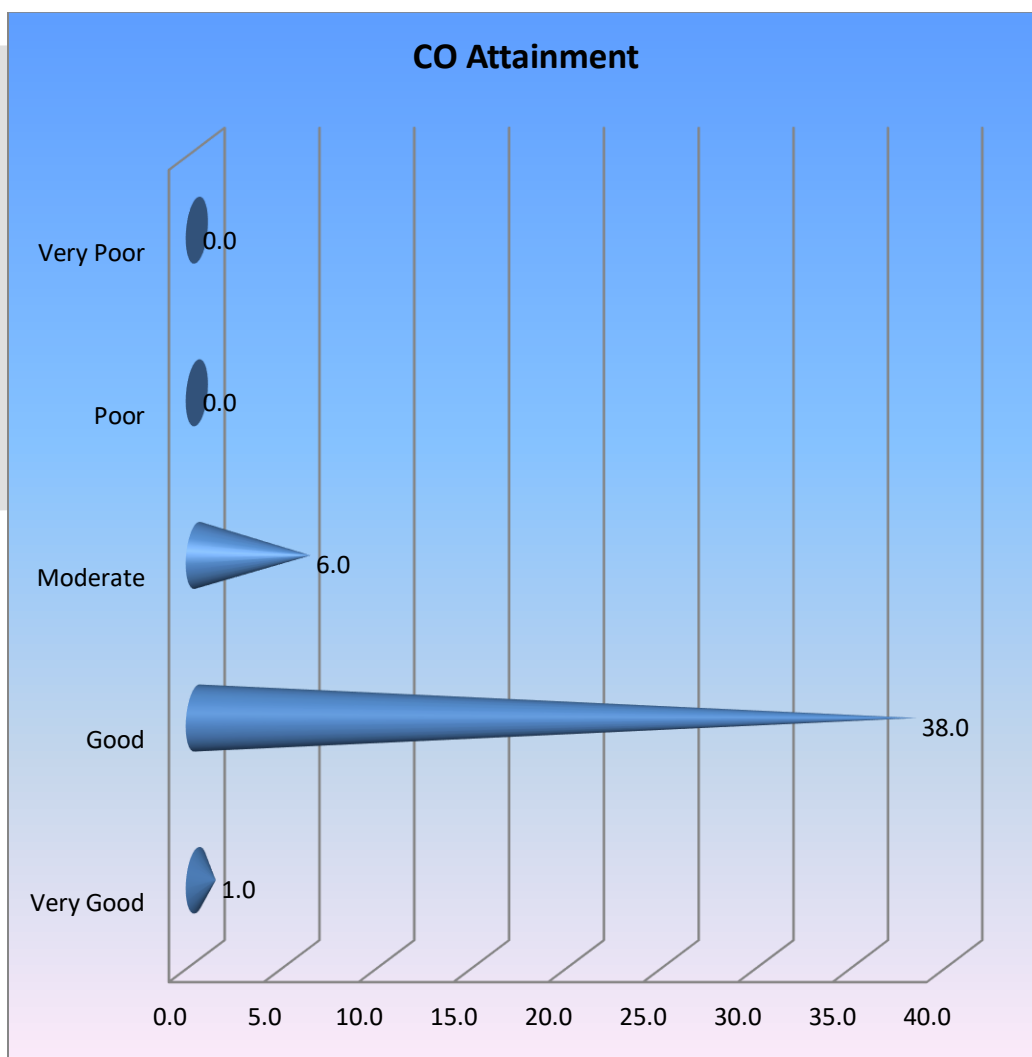

15UCH544	4.3	Very Good
	15UCH545	4.0	Good
	15UCH543	3.8	Good
	15UCH551.1	4.0	Good
VI	15UCH641	4.0	Good
	15UCH642	3.3	Good
	15UCH643	3.0	Moderate
	15UCH644	3.5	Good
	15UCH645	3.5	Good
	15UCH646	4.0	Good
	15UCH661.2	3.8	Good