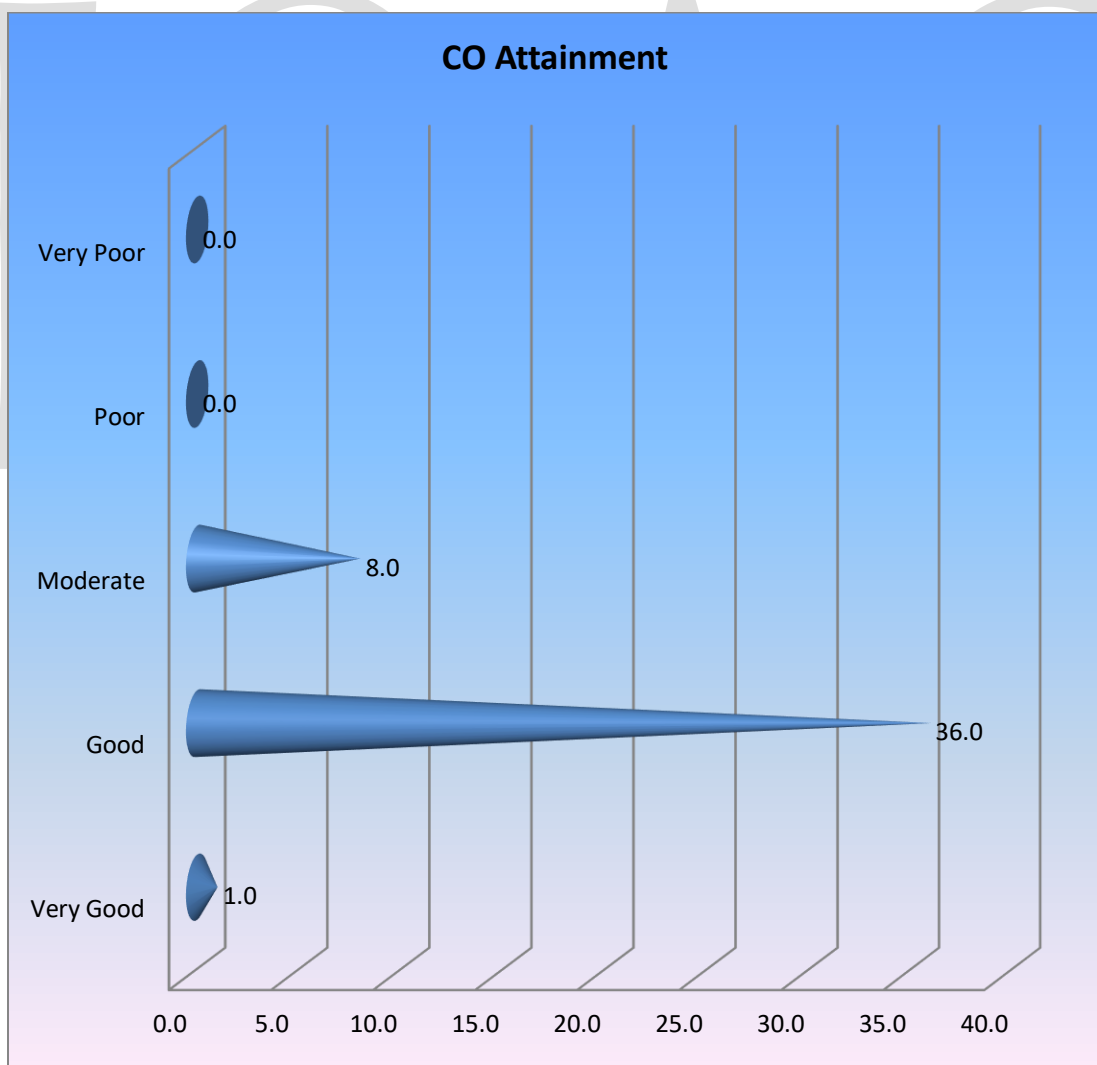

15UPY 542	4.0	Good
	15UPY 543	4.0	Good
	15UPY 544	4.0	Good
	15UPY551.5	3.0	Moderate
VI	15UPY 641	4.0	Good
	15UPY 642	3.8	Good
	15UPY 643	4.0	Good
	15UPY 644	3.8	Good
	15UPY 645	4.3	Very Good
	15UPY 646	4.3	Good
	15UPY 647	3.0	Moderate
	15UPY661.1	3.8	Good