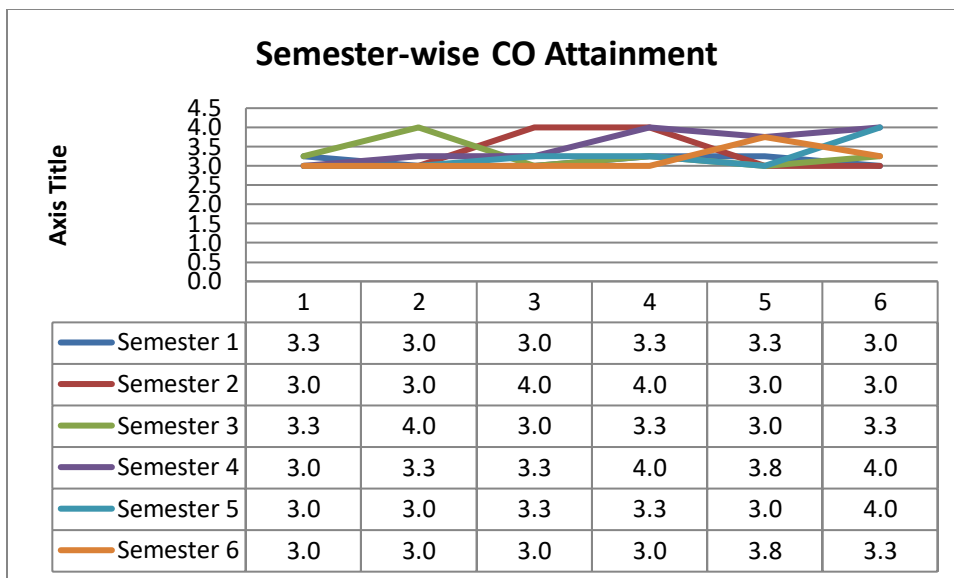

Programme Specific Outcome

Overall Course Outcomes Across the Semesters						PSO Attainment
Sem I	Sem II	Sem III	Sem IV	Sem V	Sem VI	
3.083	2.708	3.250	3.458	3.292	3.417	3.628