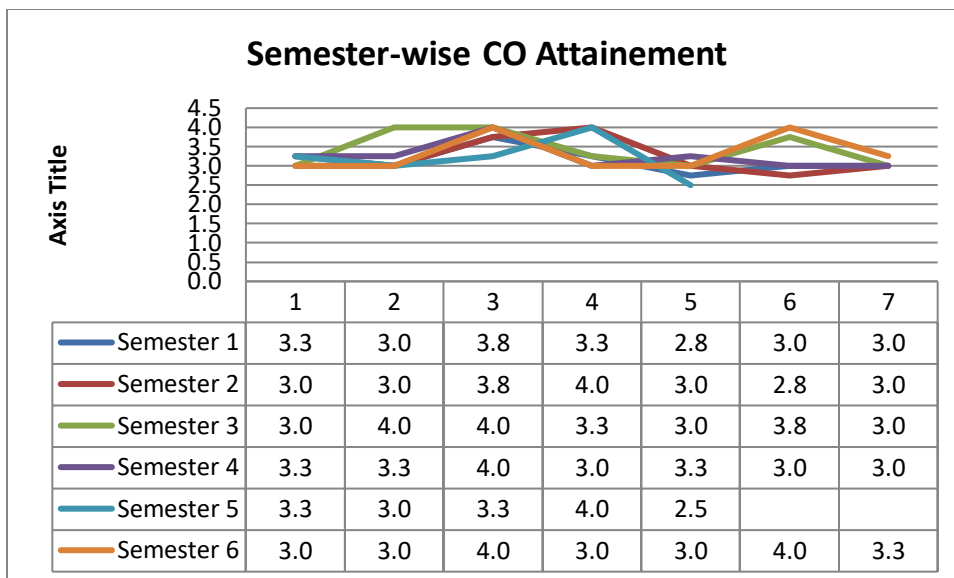

Programme Specific Outcome

Overall Course Outcomes Across the Semesters						PSO Attainment
Sem I	Sem II	Sem III	Sem IV	Sem V	Sem VI	
3.143	3.214	3.429	3.250	3.200	3.321	3.610