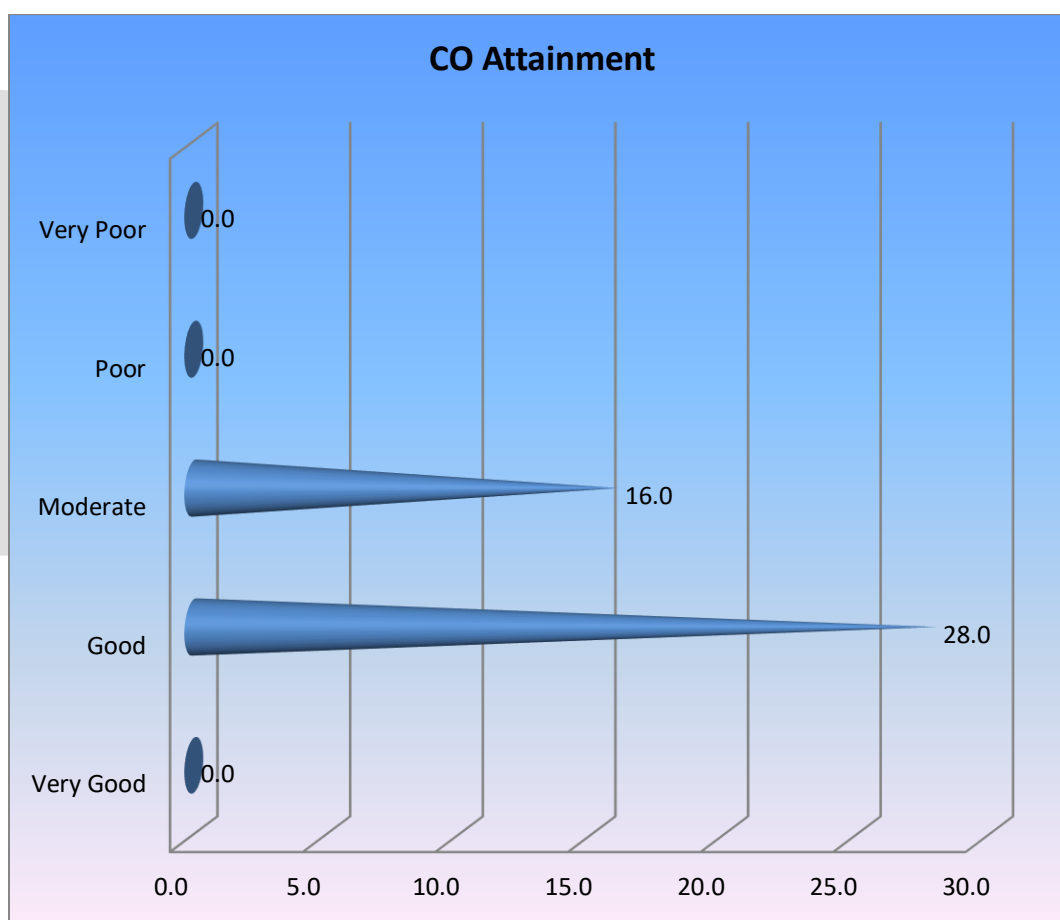

15UHY543	4.0	Good
	15UHY544	4.0	Good
	15UHY545	3.8	Good
	15UHY551.3	3.0	Moderate
VI	15UHY641	3.0	Moderate
	15UHY642	3.0	Moderate
	15UHY643	3.0	Moderate
	15UHY644	3.8	Good
	15UHY645	3.0	Moderate
	15UHY661.3	3.3	Good