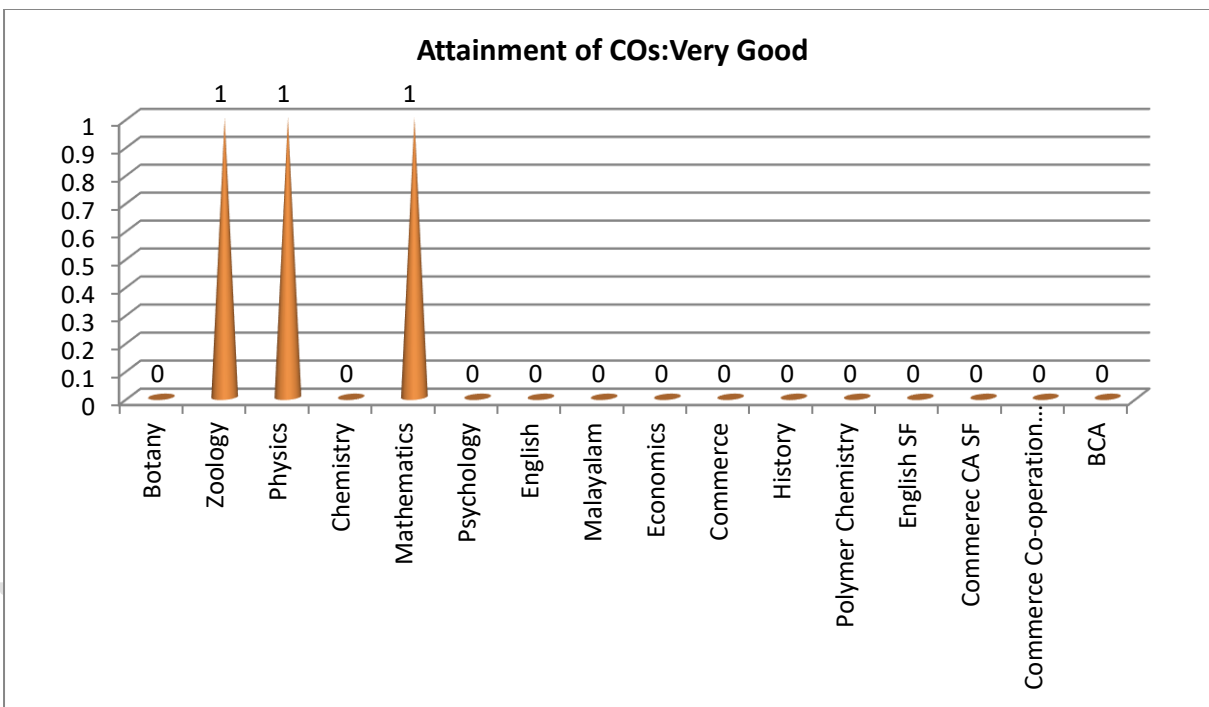

Attainment of COs (Average) at Semester Level

	COs Sem I	COs Sem II	COs Sem III	COs Sem IV	COs Sem V	COs Sem VI
Botany	3.438	3.406	3.536	3.611	3.5	3.536
Zoology	3.313	3.406	3.429	3.625	3.75	3.071
Physics	3.5	3.375	3.679	3.667	3.8	3.844
Chemistry	3.469	3.438	3.429	3.694	3.792	3.571
Mathematics	3.438	3.375	3.357	3.611	3.708	3.75
Psychology	3.281	3.375	3.125	3.531	3.25	3.167
English	3.406	3.469	3.625	3.719	3.667	3.667
Malayalam	3.083	2.708	3.25	3.458	3.292	3.417
Economics	3.281	3.281	3.344	3.5	3.292	3.417
Commerce	3.406	3.469	3.542	3.625	3.8	3.667
History	3.5	3.313	3.531	3.438	3.583	3.167
Polymer Chemistry	3.143	3.214	3.429	3.25	3.2	3.321
English SF	3.179	3.286	3.429	3.214	3	3.375
Commerec CA SF	3.167	2.75	2.964	3.071	2.9	3.125
Commerce Co-operation SF	3.107	3	3.125	3.125	3.2	3
BCA	3.179	3.179	2.964	3.25	3	3.292

Attainment Levels of COs					
	Very Good COs	Good COs	Moderate COs	Poor COs	Very Poor COs
Botany	0	36	9	0	0
Zoology	1	23	10	1	0
Physics	1	36	8	0	0
Chemistry	0	38	6	0	0
Mathematics	1	34	10	0	0
Psychology	0	24	20	0	0
English	0	35	9	0	0
Malayalam	0	19	17	0	0
Economics	0	27	17	0	0
Commerce	0	31	8	0	0
History	0	28	16	0	0
Polymer Chemistry	0	20	21	0	0
English SF	0	16	24	0	0
Commerec CA SF	0	4	33	0	0
Commerce Co-operation SF	0	8	27	0	0
BCA	0	10	31	0	0