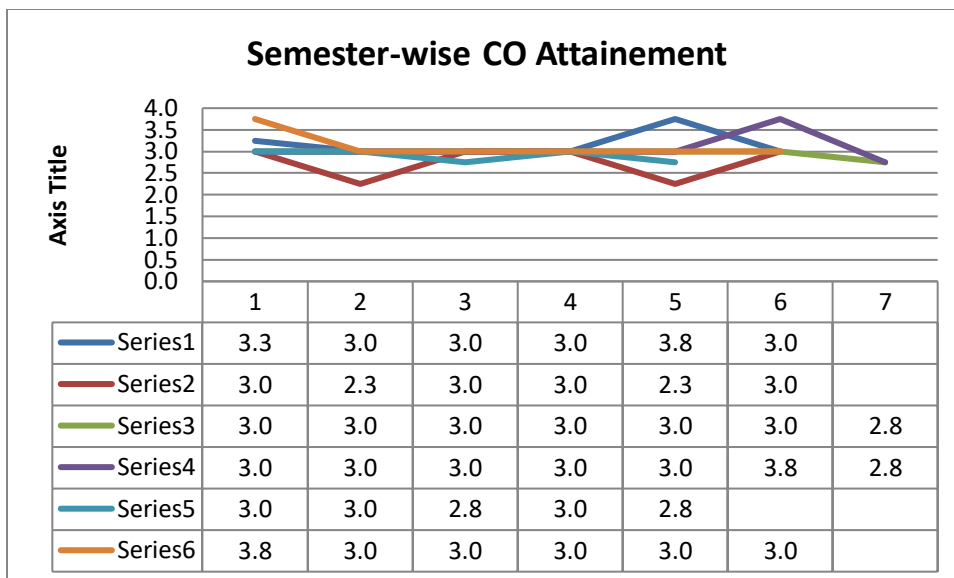

Programme Specific Outcome

Overall Course Outcomes Across the Semesters						PSO Attainment
Sem I	Sem II	Sem III	Sem IV	Sem V	Sem VI	
3.167	2.750	2.964	3.071	2.900	3.125	3.400