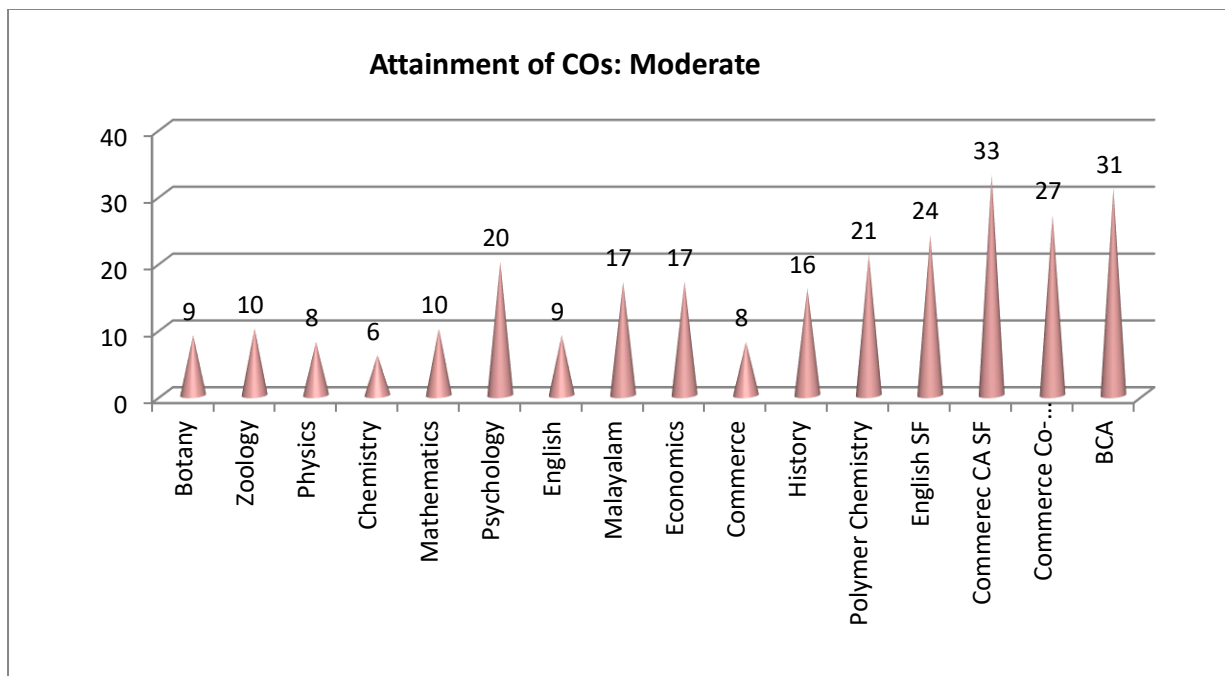

Attainment of COs (Average) at Semester Level

	COs Sem I	COs Sem II	COs Sem III	COs Sem IV	COs Sem V	COs Sem VI
Botany	3.438	3.406	3.536	3.611	3.5	3.536
Zoology	3.313	3.406	3.429	3.625	3.75	3.071
Physics	3.5	3.375	3.679	3.667	3.8	3.844
Chemistry	3.469	3.438	3.429	3.694	3.792	3.571
Mathematics	3.438	3.375	3.357	3.611	3.708	3.75
Psychology	3.281	3.375	3.125	3.531	3.25	3.167
English	3.406	3.469	3.625	3.719	3.667	3.667
Malayalam	3.083	2.708	3.25	3.458	3.292	3.417
Economics	3.281	3.281	3.344	3.5	3.292	3.417
Commerce	3.406	3.469	3.542	3.625	3.8	3.667
History	3.5	3.313	3.531	3.438	3.583	3.167
Polymer Chemistry	3.143	3.214	3.429	3.25	3.2	3.321
English SF	3.179	3.286	3.429	3.214	3	3.375
Commerec CA SF	3.167	2.75	2.964	3.071	2.9	3.125
Commerce Co-operation SF	3.107	3	3.125	3.125	3.2	3
BCA	3.179	3.179	2.964	3.25	3	3.292

Attainment Levels of COs					
	Very Good COs	Good COs	Moderate COs	Poor COs	Very Poor COs
Botany	0	36	9	0	0
Zoology	1	23	10	1	0
Physics	1	36	8	0	0
Chemistry	0	38	6	0	0
Mathematics	1	34	10	0	0
Psychology	0	24	20	0	0
English	0	35	9	0	0
Malayalam	0	19	17	0	0
Economics	0	27	17	0	0
Commerce	0	31	8	0	0
History	0	28	16	0	0
Polymer Chemistry	0	20	21	0	0
English SF	0	16	24	0	0
Commerec CA SF	0	4	33	0	0
Commerce Co-operation SF	0	8	27	0	0
BCA	0	10	31	0	0