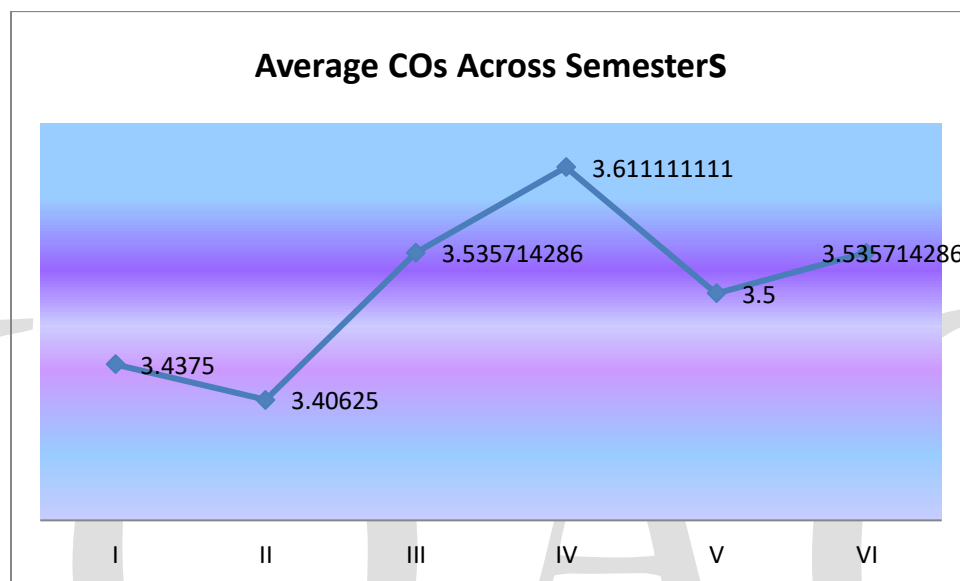

Programme Specific Outcome

Overall Course Outcomes Across the Semesters						PSO Attainment
Sem I	Sem II	Sem III	Sem IV	Sem V	Sem VI	
3.438	3.406	3.536	3.611	3.500	3.536	3.804