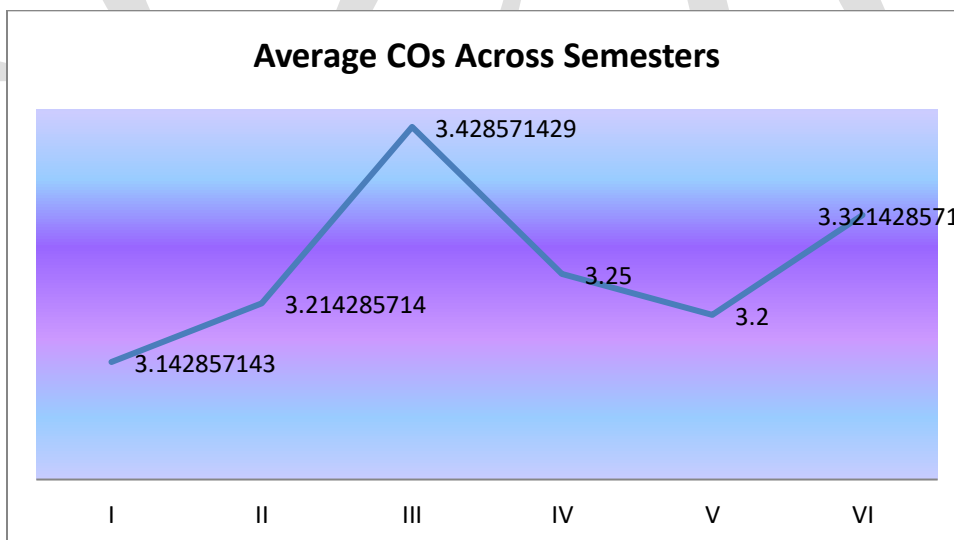

Programme Specific Outcome

Overall Course Outcomes Across the Semesters						PSO Attainment
Sem I	Sem II	Sem III	Sem IV	Sem V	Sem VI	
3.143	3.214	3.429	3.250	3.200	3.321	3.610