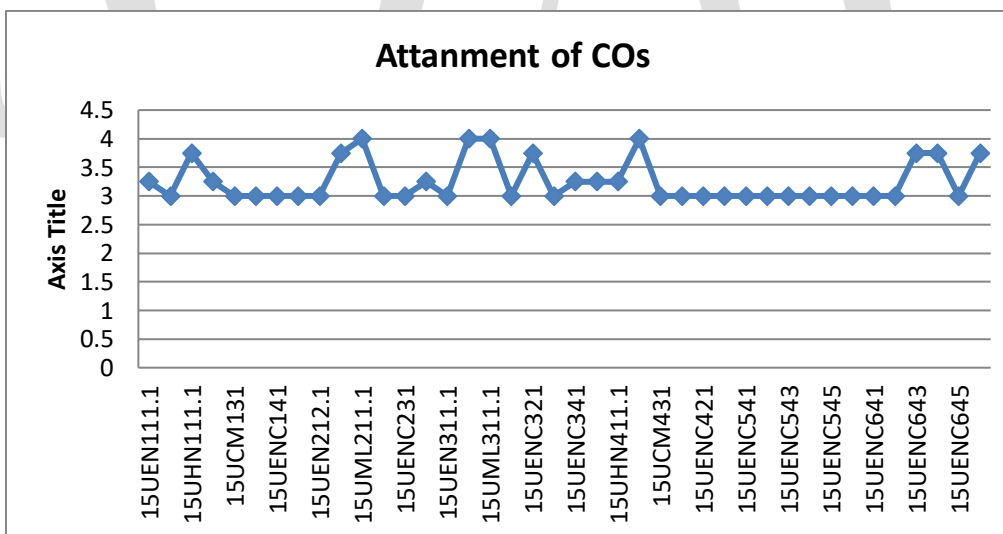

15UENC642	3.0	Moderate
	15UENC643	3.8	Good
	15UENC644	3.8	Good
	15UENC645	3.0	Moderate
	15UENC661.2	3.8	Good