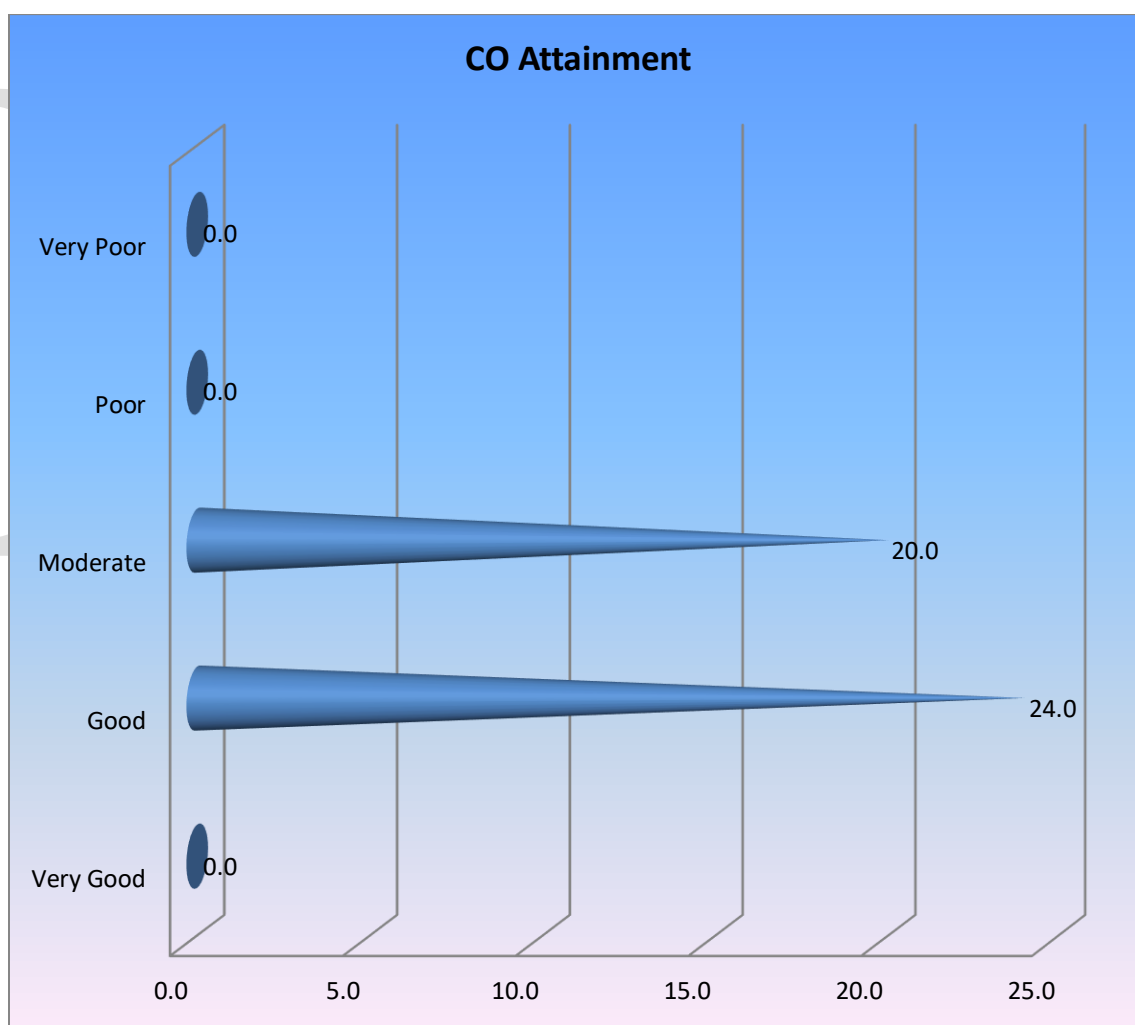

15UPG543	3.0	Moderate
	15UPG544	4.0	Good
	15UPG545	3.3	Good
	15UPG551.2	3.3	Good
VI	15UPG641	3.0	Moderate
	15UPG642	3.0	Moderate
	15UPG643	3.0	Moderate
	15UPG644	3.0	Moderate
	15UPG645	4.0	Good
	15UPG661.1	3.0	Moderate