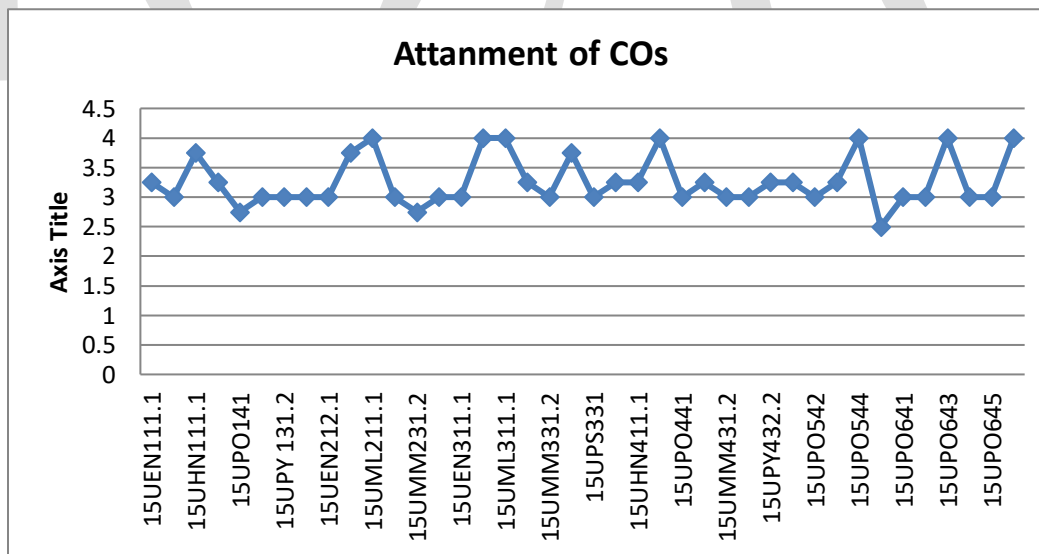

VI	15UP0641	3.0	Moderate
	15UP0642	3.0	Moderate
	15UP0643	4.0	Good
	15UP0644	3.0	Moderate
	15UP0645	3.0	Moderate
	15UP0646	4.0	Good
	15UP0661.1	3.3	Good