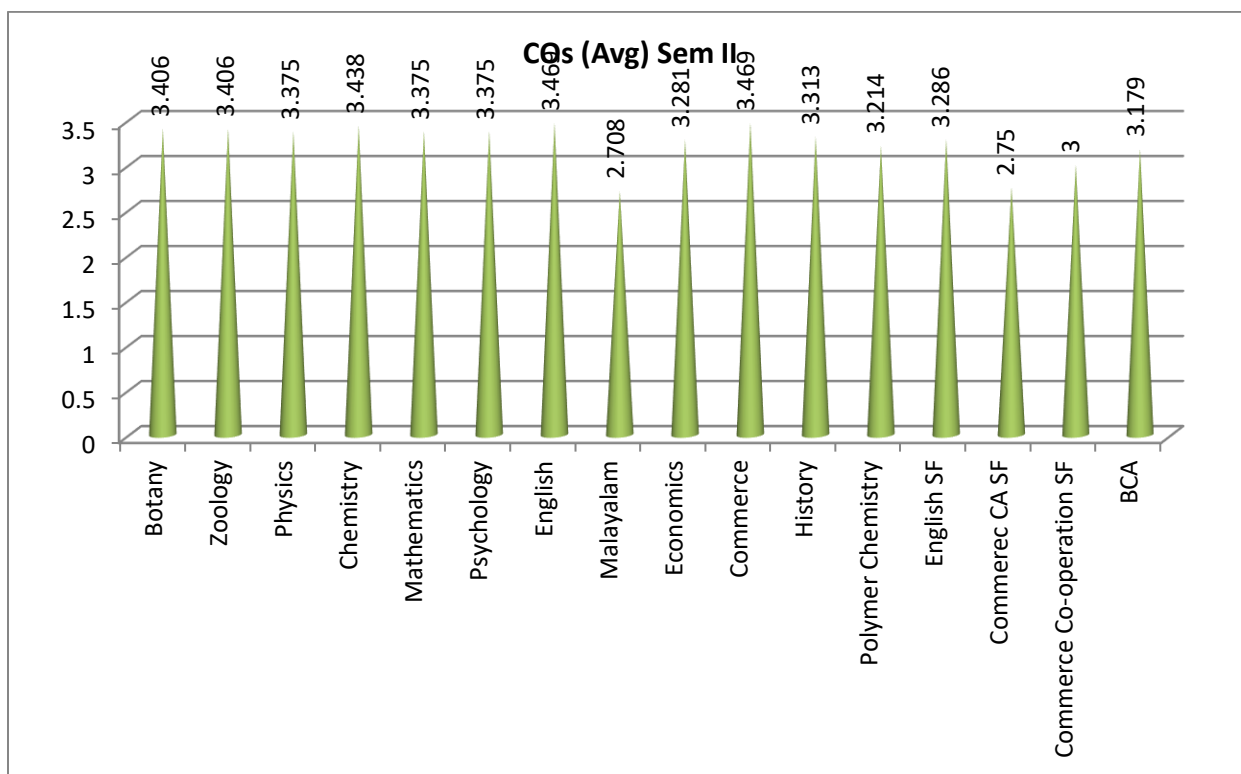

ANALYSIS OF LEARNING OUTCOMES AT UNDER GRADUATE LEVEL (2016-19 BATCH)

Attainment of PSOs at Under Graduate Level	
	PSOs
Botany	3.804
Zoology	3.742
Physics	3.907
Chemistry	3.849
Mathematics	3.827
Psychology	3.664
English	3.868
Malayalam	3.628
Economics	3.682
Commerce	3.851
History	3.741
Polymer Chemistry	3.61
English SF	3.6
Commerec CA SF	3.4
Commerce Co-operation SF	3.47
BCA	3.512

Attainment of COs (Average) at Semester Level

	COs Sem I	COs Sem II	COs Sem III	COs Sem IV	COs Sem V	COs Sem VI
Botany	3.438	3.406	3.536	3.611	3.5	3.536
Zoology	3.313	3.406	3.429	3.625	3.75	3.071
Physics	3.5	3.375	3.679	3.667	3.8	3.844
Chemistry	3.469	3.438	3.429	3.694	3.792	3.571
Mathematics	3.438	3.375	3.357	3.611	3.708	3.75
Psychology	3.281	3.375	3.125	3.531	3.25	3.167
English	3.406	3.469	3.625	3.719	3.667	3.667
Malayalam	3.083	2.708	3.25	3.458	3.292	3.417
Economics	3.281	3.281	3.344	3.5	3.292	3.417
Commerce	3.406	3.469	3.542	3.625	3.8	3.667
History	3.5	3.313	3.531	3.438	3.583	3.167
Polymer Chemistry	3.143	3.214	3.429	3.25	3.2	3.321
English SF	3.179	3.286	3.429	3.214	3	3.375
Commerec CA SF	3.167	2.75	2.964	3.071	2.9	3.125
Commerce Co-operation SF	3.107	3	3.125	3.125	3.2	3
BCA	3.179	3.179	2.964	3.25	3	3.292