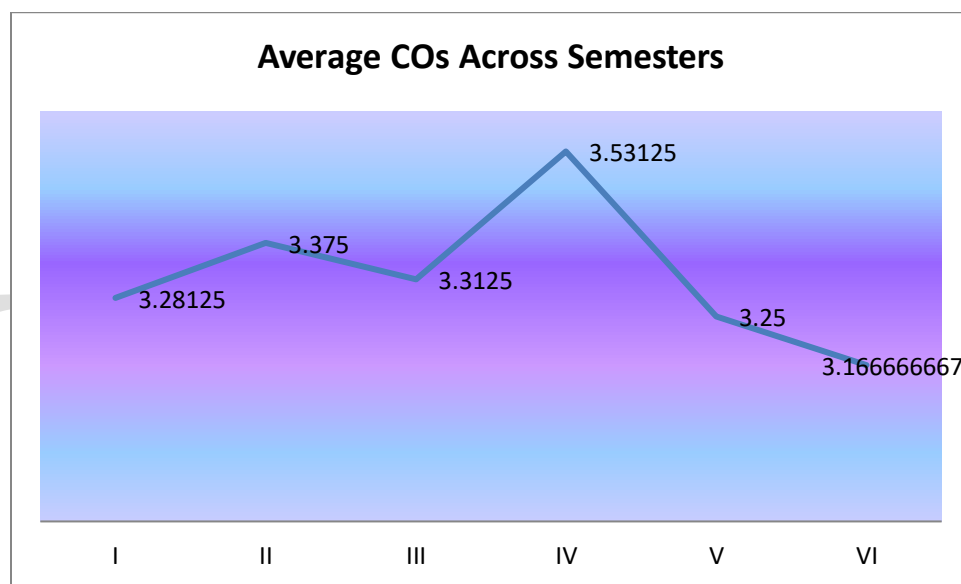

Programme Specific Outcome

Overall Course Outcomes Across the Semesters						PSO Attainment
Sem I	Sem II	Sem III	Sem IV	Sem V	Sem VI	
3.281	3.375	3.125	3.531	3.250	3.167	3.664