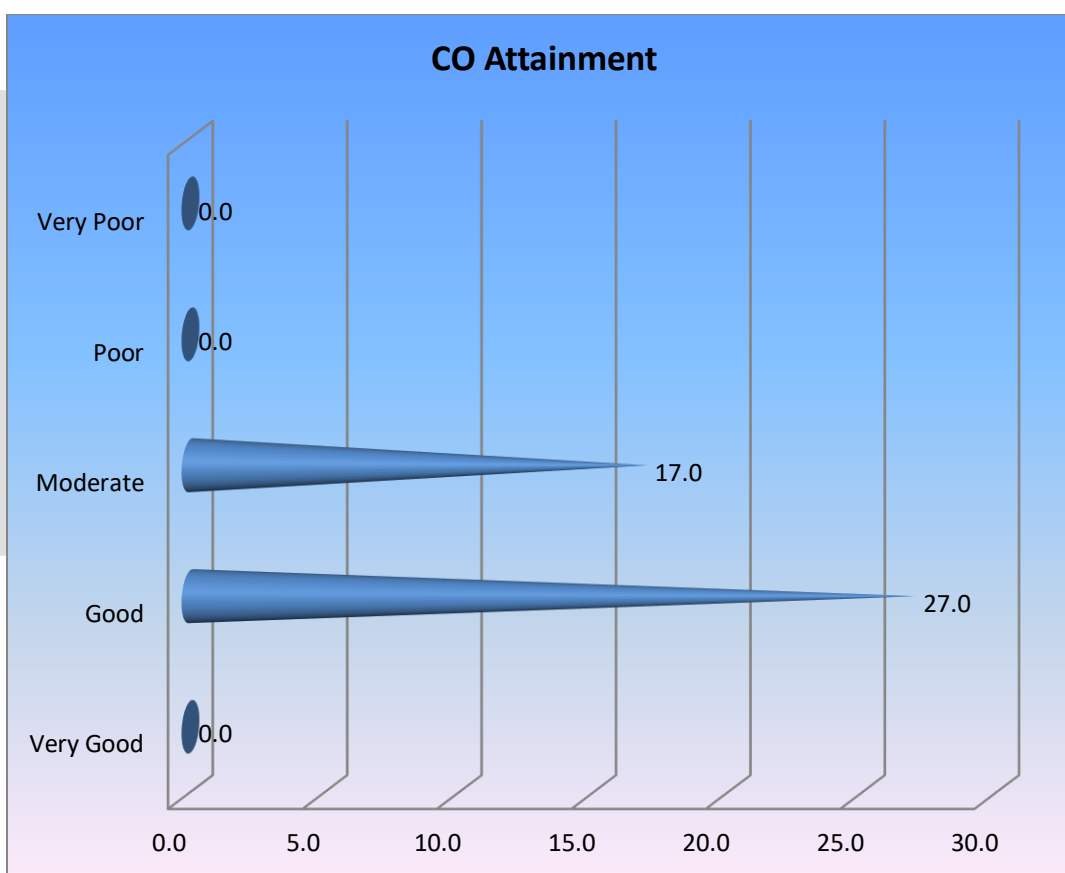

15UEC543	3.0	Moderate
	15UEC544	3.8	Good
	15UEC545	3.0	Moderate
	15UEC551.1	3.8	Good
VI	15UEC641	3.0	Moderate
	15UEC642	3.0	Moderate
	15UEC643	3.3	Good
	15UEC644	4.0	Good
	15UEC645	4.0	Good
	15UEC661.1	3.3	Good