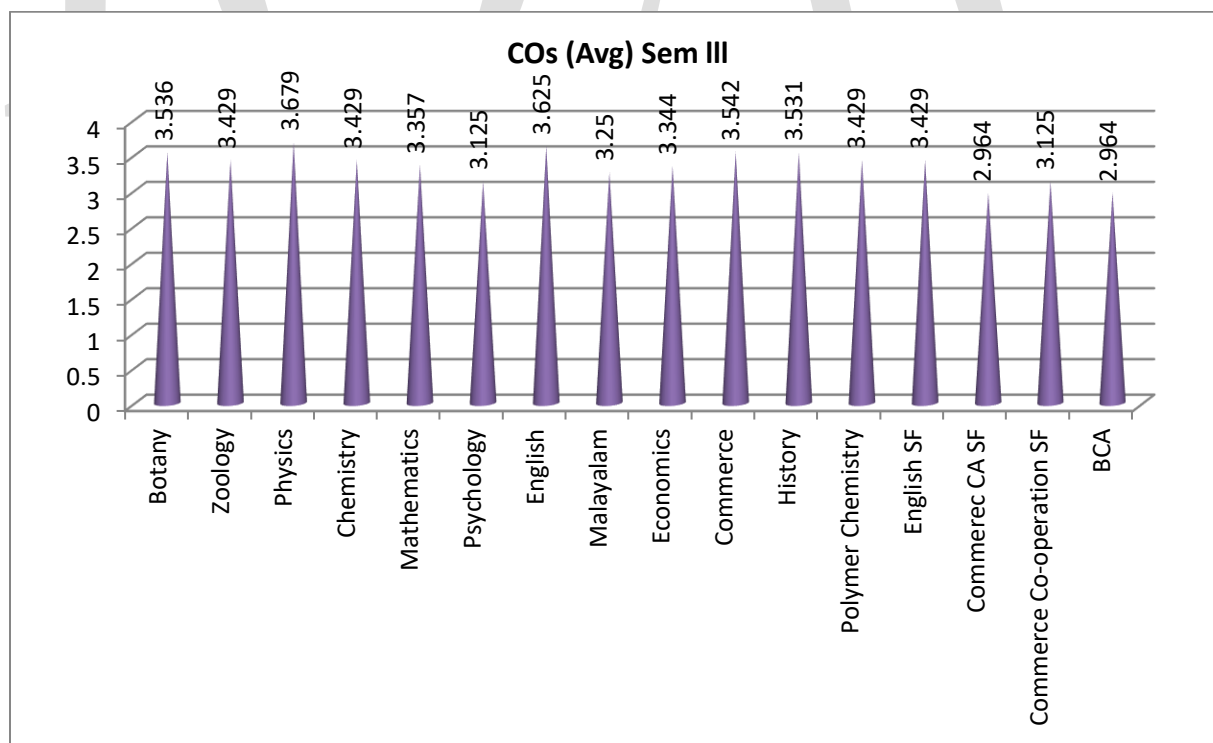

ANALYSIS OF LEARNING OUTCOMES AT UNDER GRADUATE LEVEL (2016-19 BATCH)

Attainment of PSOs at Under Graduate Level	
	PSOs
Botany	3.804
Zoology	3.742
Physics	3.907
Chemistry	3.849
Mathematics	3.827
Psychology	3.664
English	3.868
Malayalam	3.628
Economics	3.682
Commerce	3.851
History	3.741
Polymer Chemistry	3.61
English SF	3.6
Commerec CA SF	3.4
Commerce Co-operation SF	3.47
BCA	3.512

Attainment of COs (Average) at Semester Level

	COs Sem I	COs Sem II	COs Sem III	COs Sem IV	COs Sem V	COs Sem VI
Botany	3.438	3.406	3.536	3.611	3.5	3.536
Zoology	3.313	3.406	3.429	3.625	3.75	3.071
Physics	3.5	3.375	3.679	3.667	3.8	3.844
Chemistry	3.469	3.438	3.429	3.694	3.792	3.571
Mathematics	3.438	3.375	3.357	3.611	3.708	3.75
Psychology	3.281	3.375	3.125	3.531	3.25	3.167
English	3.406	3.469	3.625	3.719	3.667	3.667
Malayalam	3.083	2.708	3.25	3.458	3.292	3.417
Economics	3.281	3.281	3.344	3.5	3.292	3.417
Commerce	3.406	3.469	3.542	3.625	3.8	3.667
History	3.5	3.313	3.531	3.438	3.583	3.167
Polymer Chemistry	3.143	3.214	3.429	3.25	3.2	3.321
English SF	3.179	3.286	3.429	3.214	3	3.375
Commerec CA SF	3.167	2.75	2.964	3.071	2.9	3.125
Commerce Co-operation SF	3.107	3	3.125	3.125	3.2	3
BCA	3.179	3.179	2.964	3.25	3	3.292