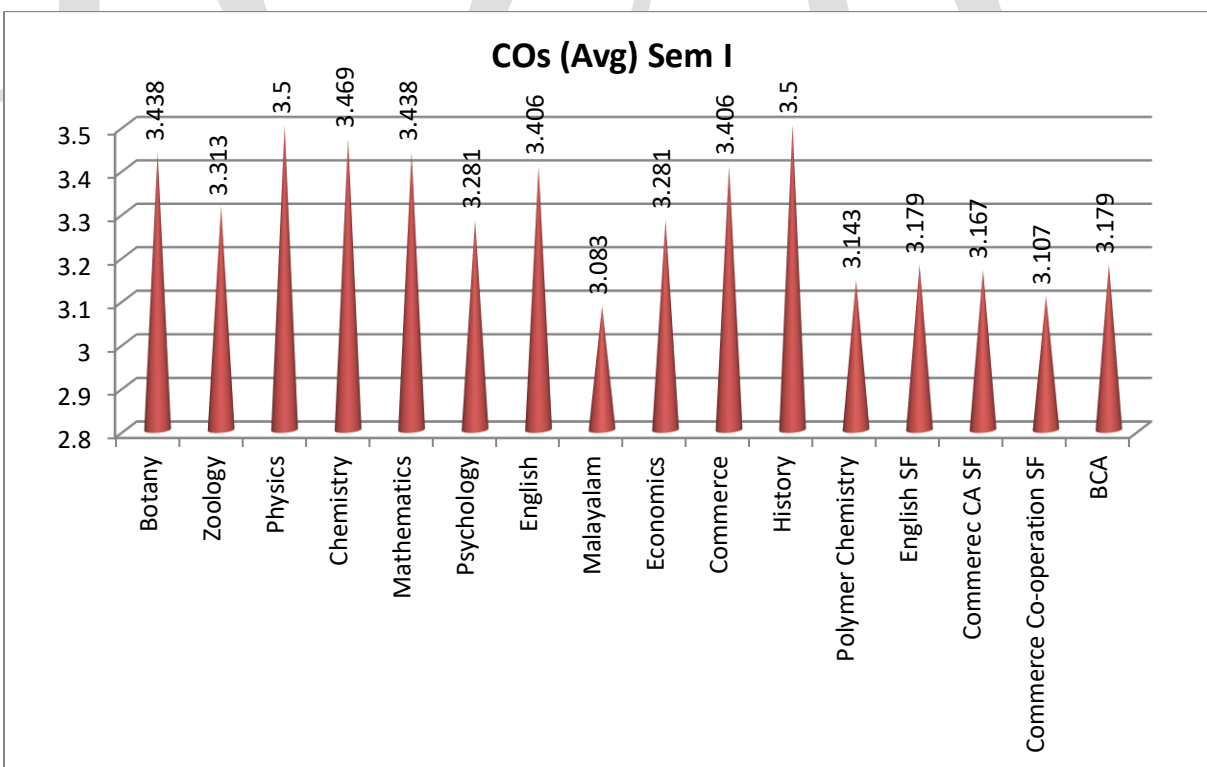

Attainment of COs (Average) at Semester Level

	COs Sem I	COs Sem II	COs Sem III	COs Sem IV	COs Sem V	COs Sem VI
Botany	3.438	3.406	3.536	3.611	3.5	3.536
Zoology	3.313	3.406	3.429	3.625	3.75	3.071
Physics	3.5	3.375	3.679	3.667	3.8	3.844
Chemistry	3.469	3.438	3.429	3.694	3.792	3.571
Mathematics	3.438	3.375	3.357	3.611	3.708	3.75
Psychology	3.281	3.375	3.125	3.531	3.25	3.167
English	3.406	3.469	3.625	3.719	3.667	3.667
Malayalam	3.083	2.708	3.25	3.458	3.292	3.417
Economics	3.281	3.281	3.344	3.5	3.292	3.417
Commerce	3.406	3.469	3.542	3.625	3.8	3.667
History	3.5	3.313	3.531	3.438	3.583	3.167
Polymer Chemistry	3.143	3.214	3.429	3.25	3.2	3.321
English SF	3.179	3.286	3.429	3.214	3	3.375
Commerec CA SF	3.167	2.75	2.964	3.071	2.9	3.125
Commerce Co-operation SF	3.107	3	3.125	3.125	3.2	3
BCA	3.179	3.179	2.964	3.25	3	3.292