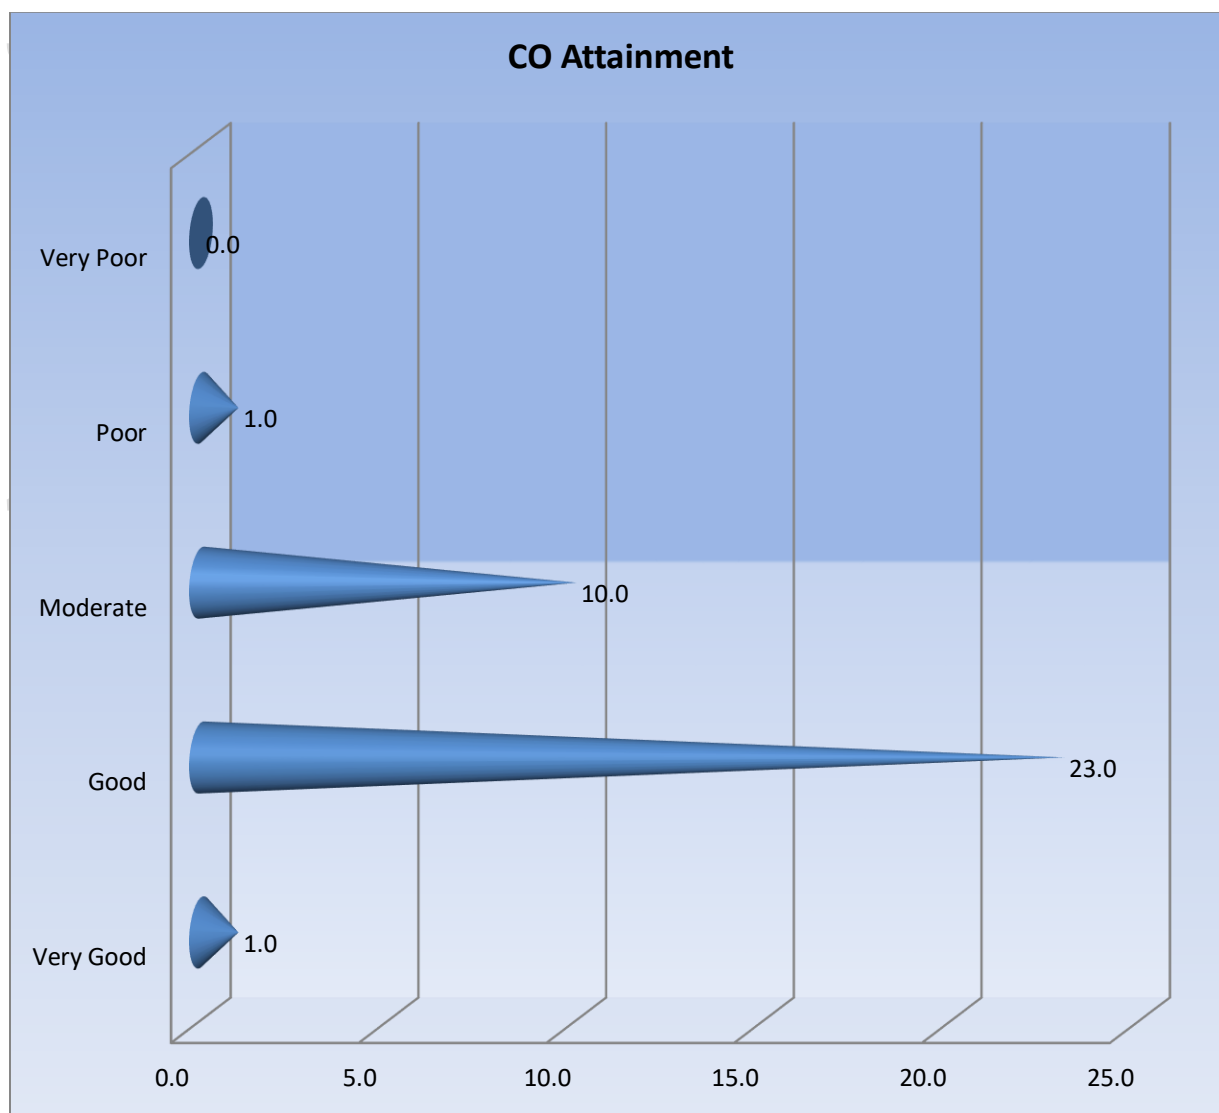

15UZ0542	4.0	Good
	15UZ0543	3.8	Good
	15UZ0544	3.5	Good
	15UZ0551.2	3.8	Good
VI	15UZ0641	3.0	Moderate
	15UZ0642	3.8	Good
	15UZ0643	3.0	Moderate
	15UZ0644	3.3	Good
	15UZ0645	2.8	Moderate
	15UZ0646	2.0	Poor
	15UZ0661.1	3.8	Good