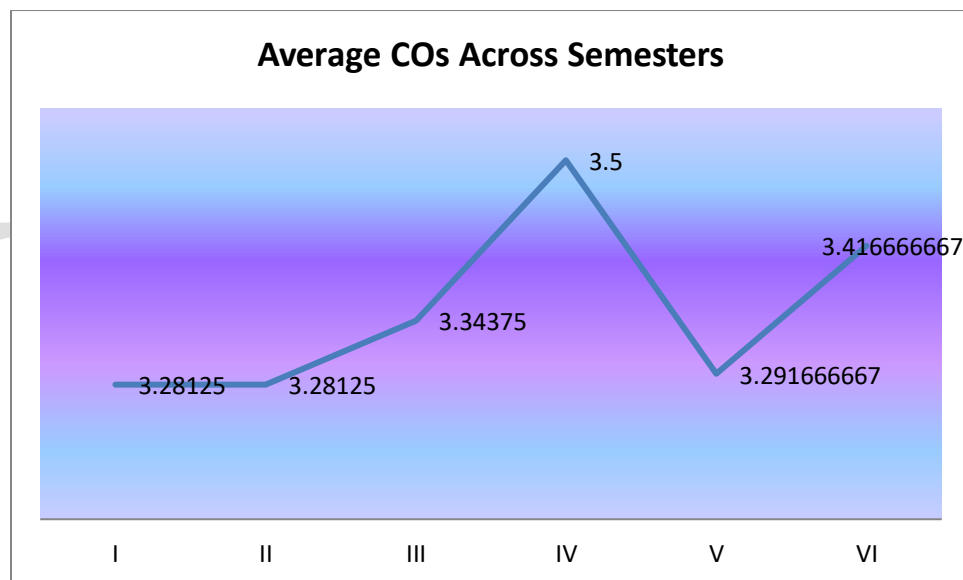

Programme Specific Outcome

Overall Course Outcomes Across the Semesters						PSO Attainment
Sem I	Sem II	Sem III	Sem IV	Sem V	Sem VI	
3.281	3.281	3.344	3.500	3.292	3.417	3.682