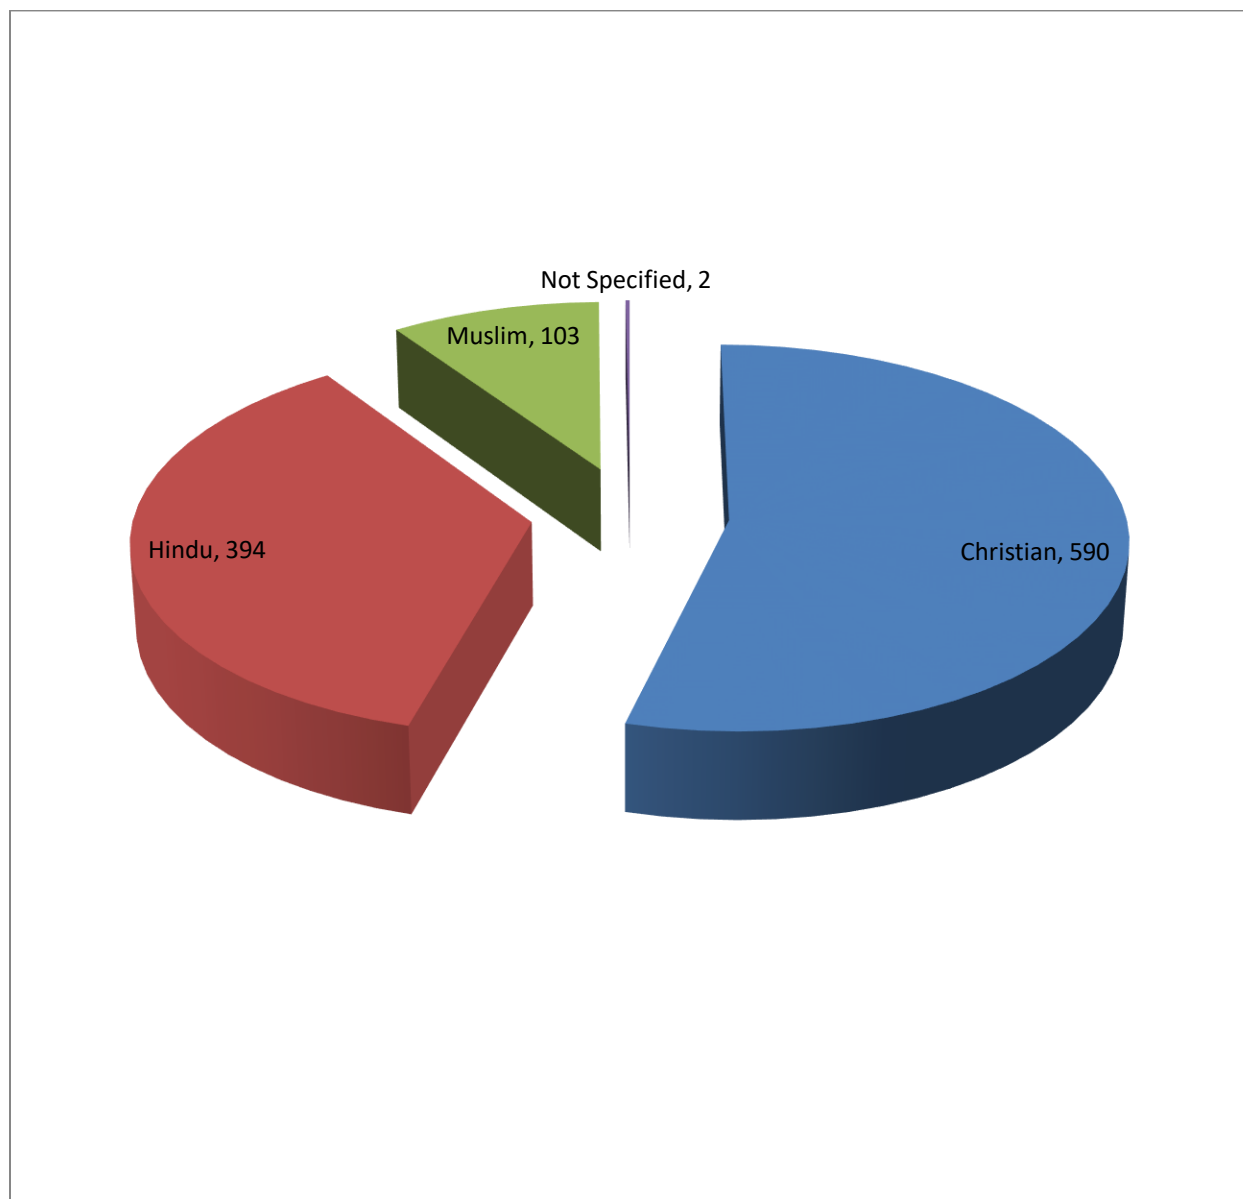

FATIMA MATA NATIONAL COLLEGE

AUTONOMOUS

(Reaccredited with 'A' Grade by NAAC)

Affiliated to University of Kerala

7.1.8 FATIMA's Inclusive Environment

IQAC INTERNAL QUALITY ASSURANCE CELL

7.1.8 FATIMA's Inclusive Environment: A statistical Representation

Religion-wise Distribution of Admitted Students 2018-19

Caste-wise Distribution of Admitted Students 2018-19