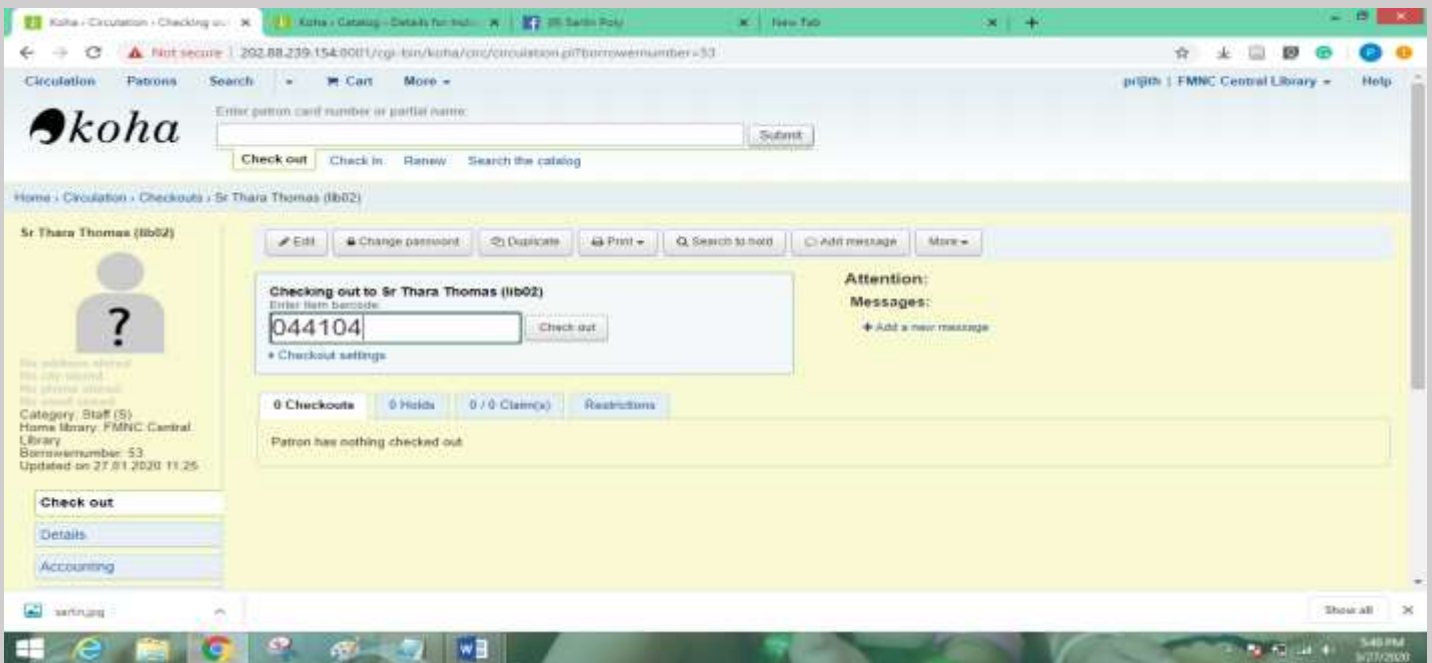

Login Page

Home Page

Circulation Home

Checkout module

Check-in Module

Koha - Circulation - Check in Inco x Koha - Catalog - Details for Inco x (B) Sarin Poy x New Tab

Not secure | 202.88.239.154:8001/cgi-bin/koha/irc/retums.pl