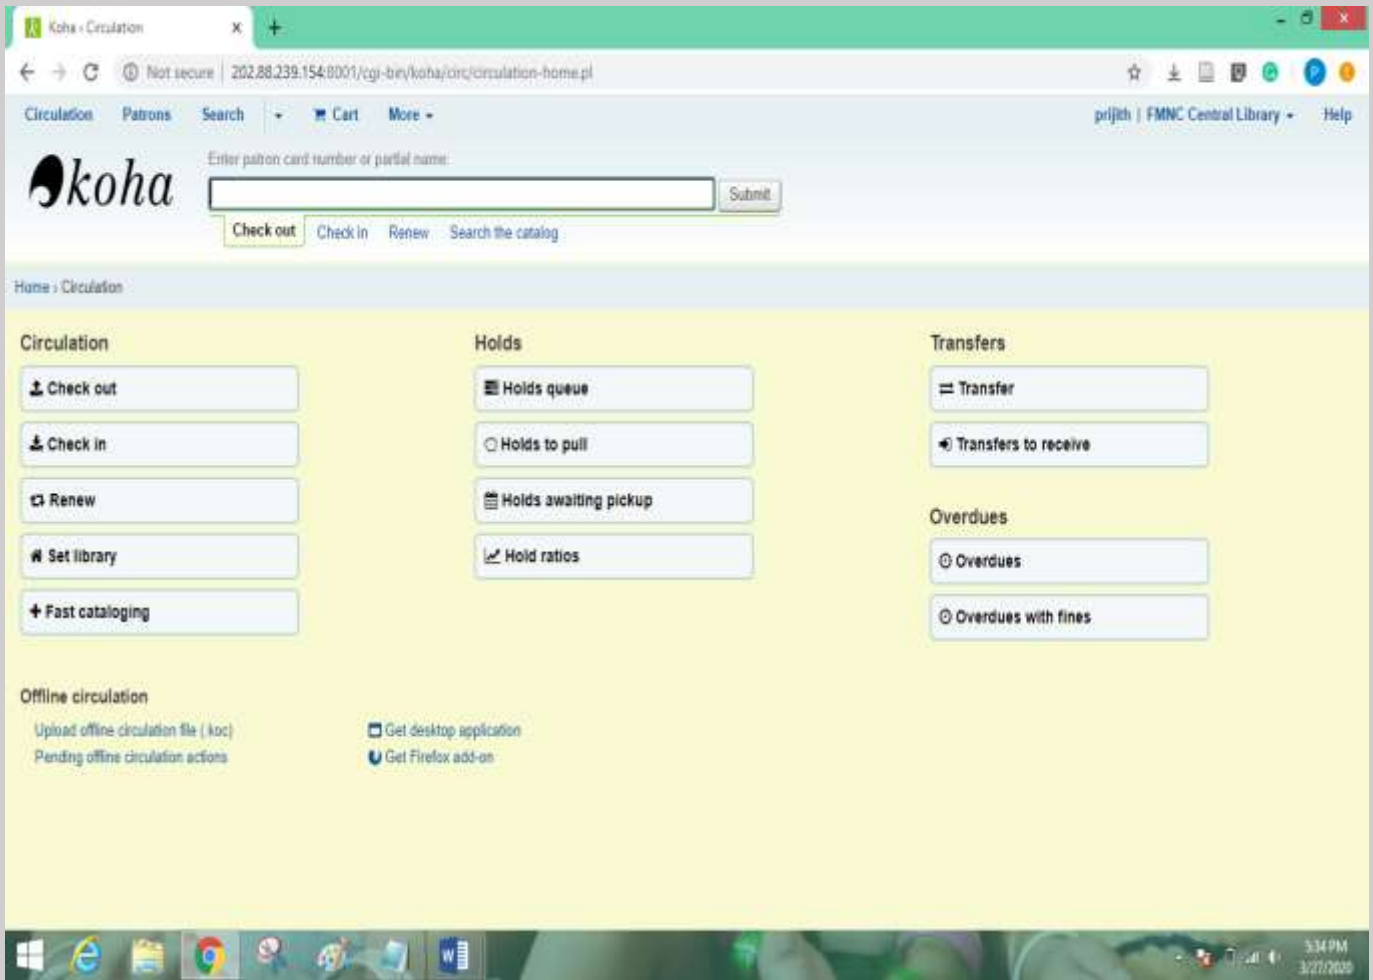

Login Page

Home Page

Circulation Home

Checkout module

Check-in Module

Koha - Circulation - Check in Inco x Koha - Catalog - Details for Inco x (B) Sarin Poy x New Tab

Not secure | 202.88.239.154:8001/cgi-bin/koha/irc/retums.pl