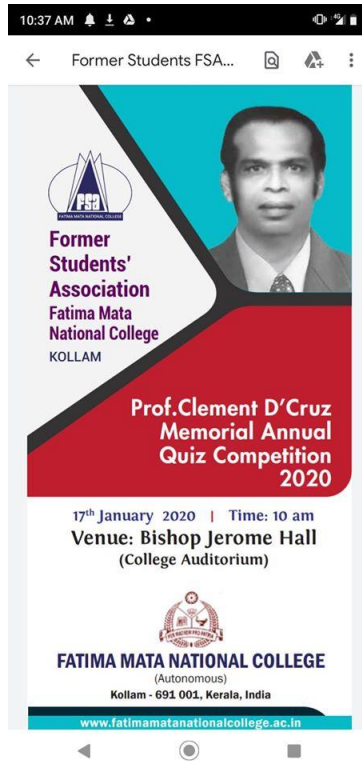

FSA Quiz Competition-2016