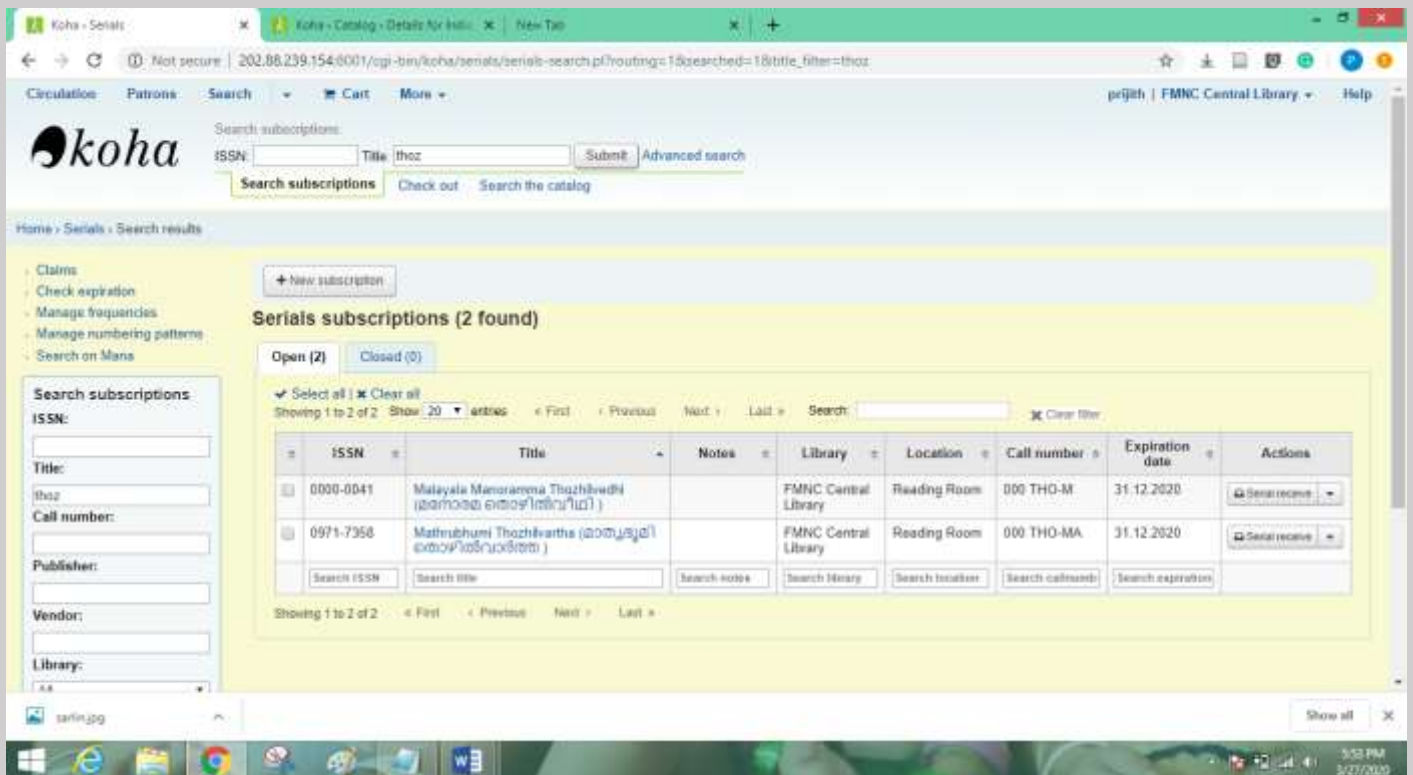

Serial Control