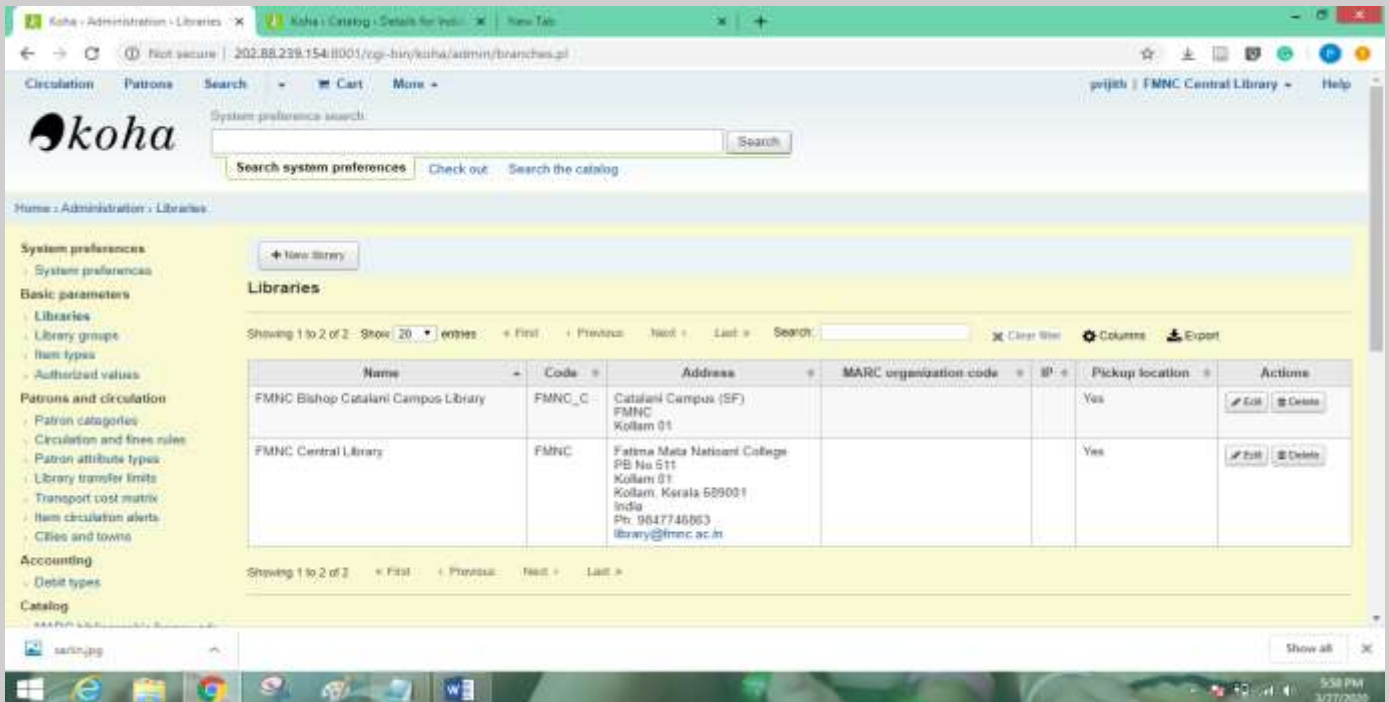

Branch Management