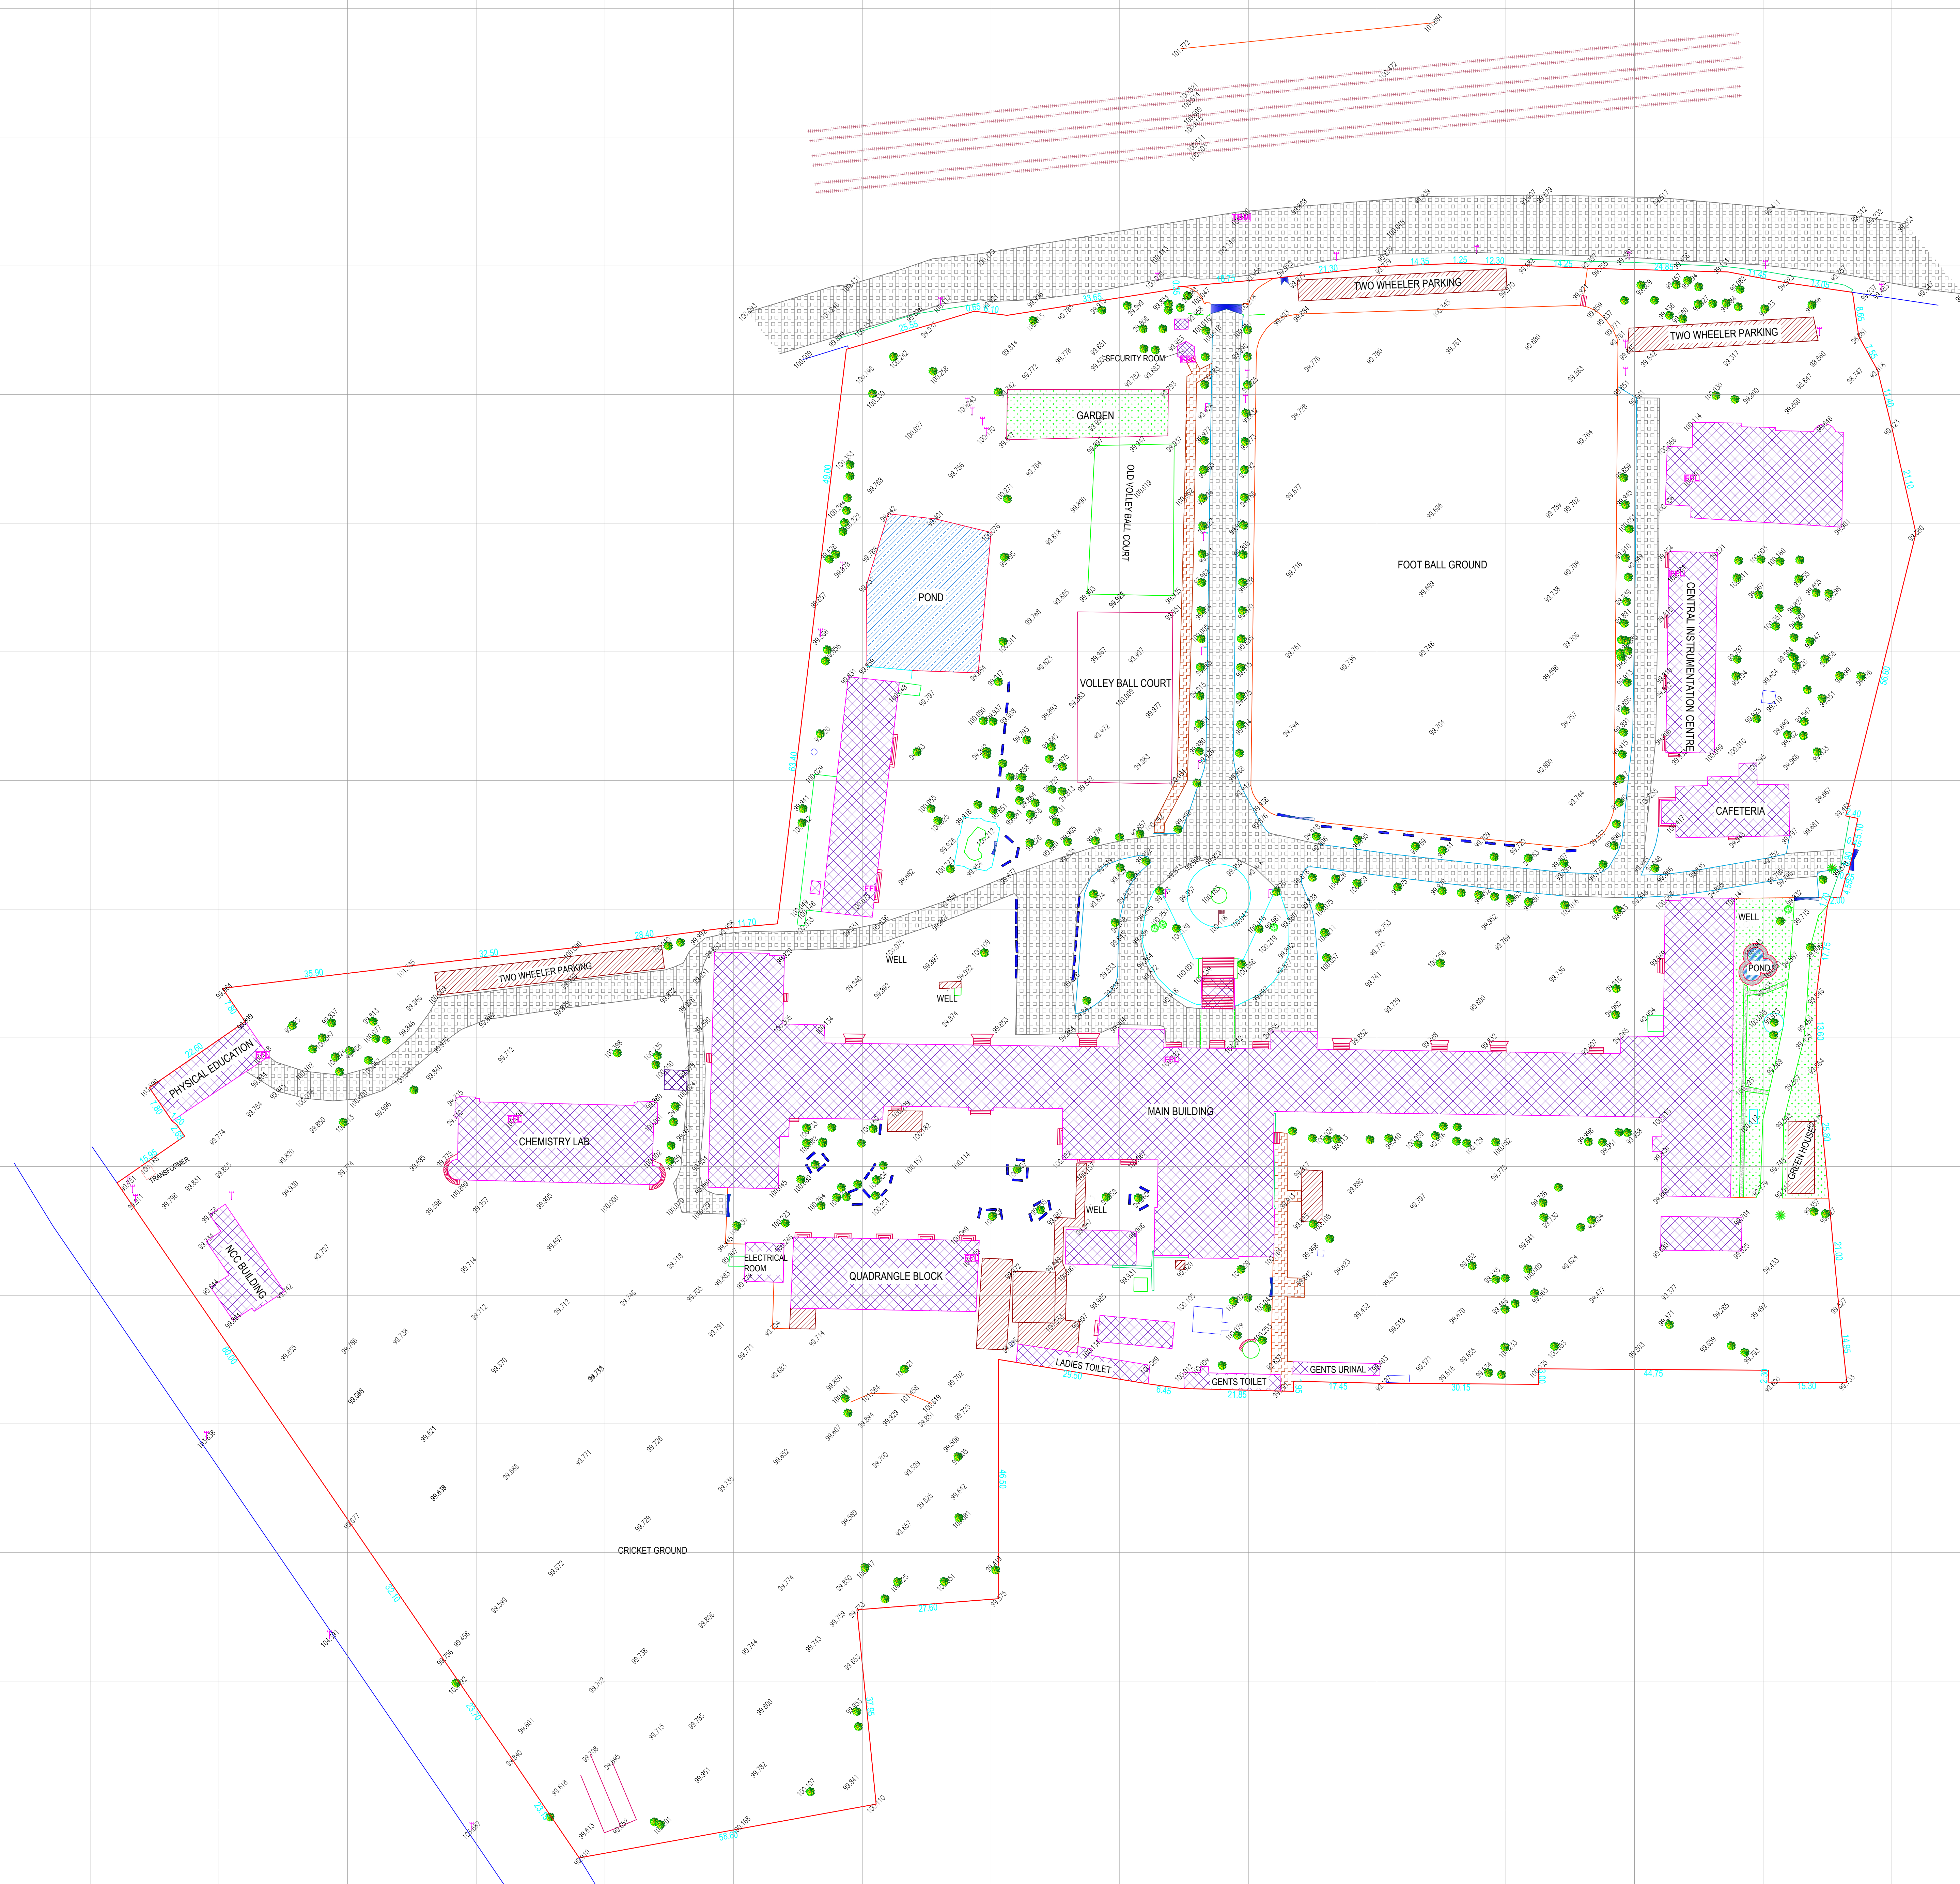

## 4.1.1 Main Campus Site Map

**IQAC** INTERNAL QUALITY  
ASSURANCE CELL

**LEGEND**

	Boundary
	Road
	Building
	Shed
	Tar Portion
	Bench
	Garden
	Railway Track
	Well
	Kerb Stone
	Steps
	Wall
	Fence
	Foot Path
	Retaining wall
	Gate
	Drain
	Tank
	Ramp
	Flag post
	Tree
	Palm Tree
	FFL
	Lamp Post
	Coconut Tree
	TBM
	Spot Level

**SITE AT FATIMA MATA COLLEGE**

**AREA : 15 ACRE 31 CENTS**

**DISTRICT : KOLLAM**

**TALUK : KOLLAM**

**VILLAGE :**

**DWG REF. : 2018091501**

**SCALE: 1:500 @ A1**

**DATE: 15/09/2018**

**ALL DIMENSIONS ARE IN METERS**

**GEO SURVEY**  
THE COMPLETE LAND SURVEYING SOLUTION

Sree Ganga  
Vivekananda Nagar  
Kawdiar, Trivandrum

9316080808 / 9356080808  
geosurveymail@gmail.com