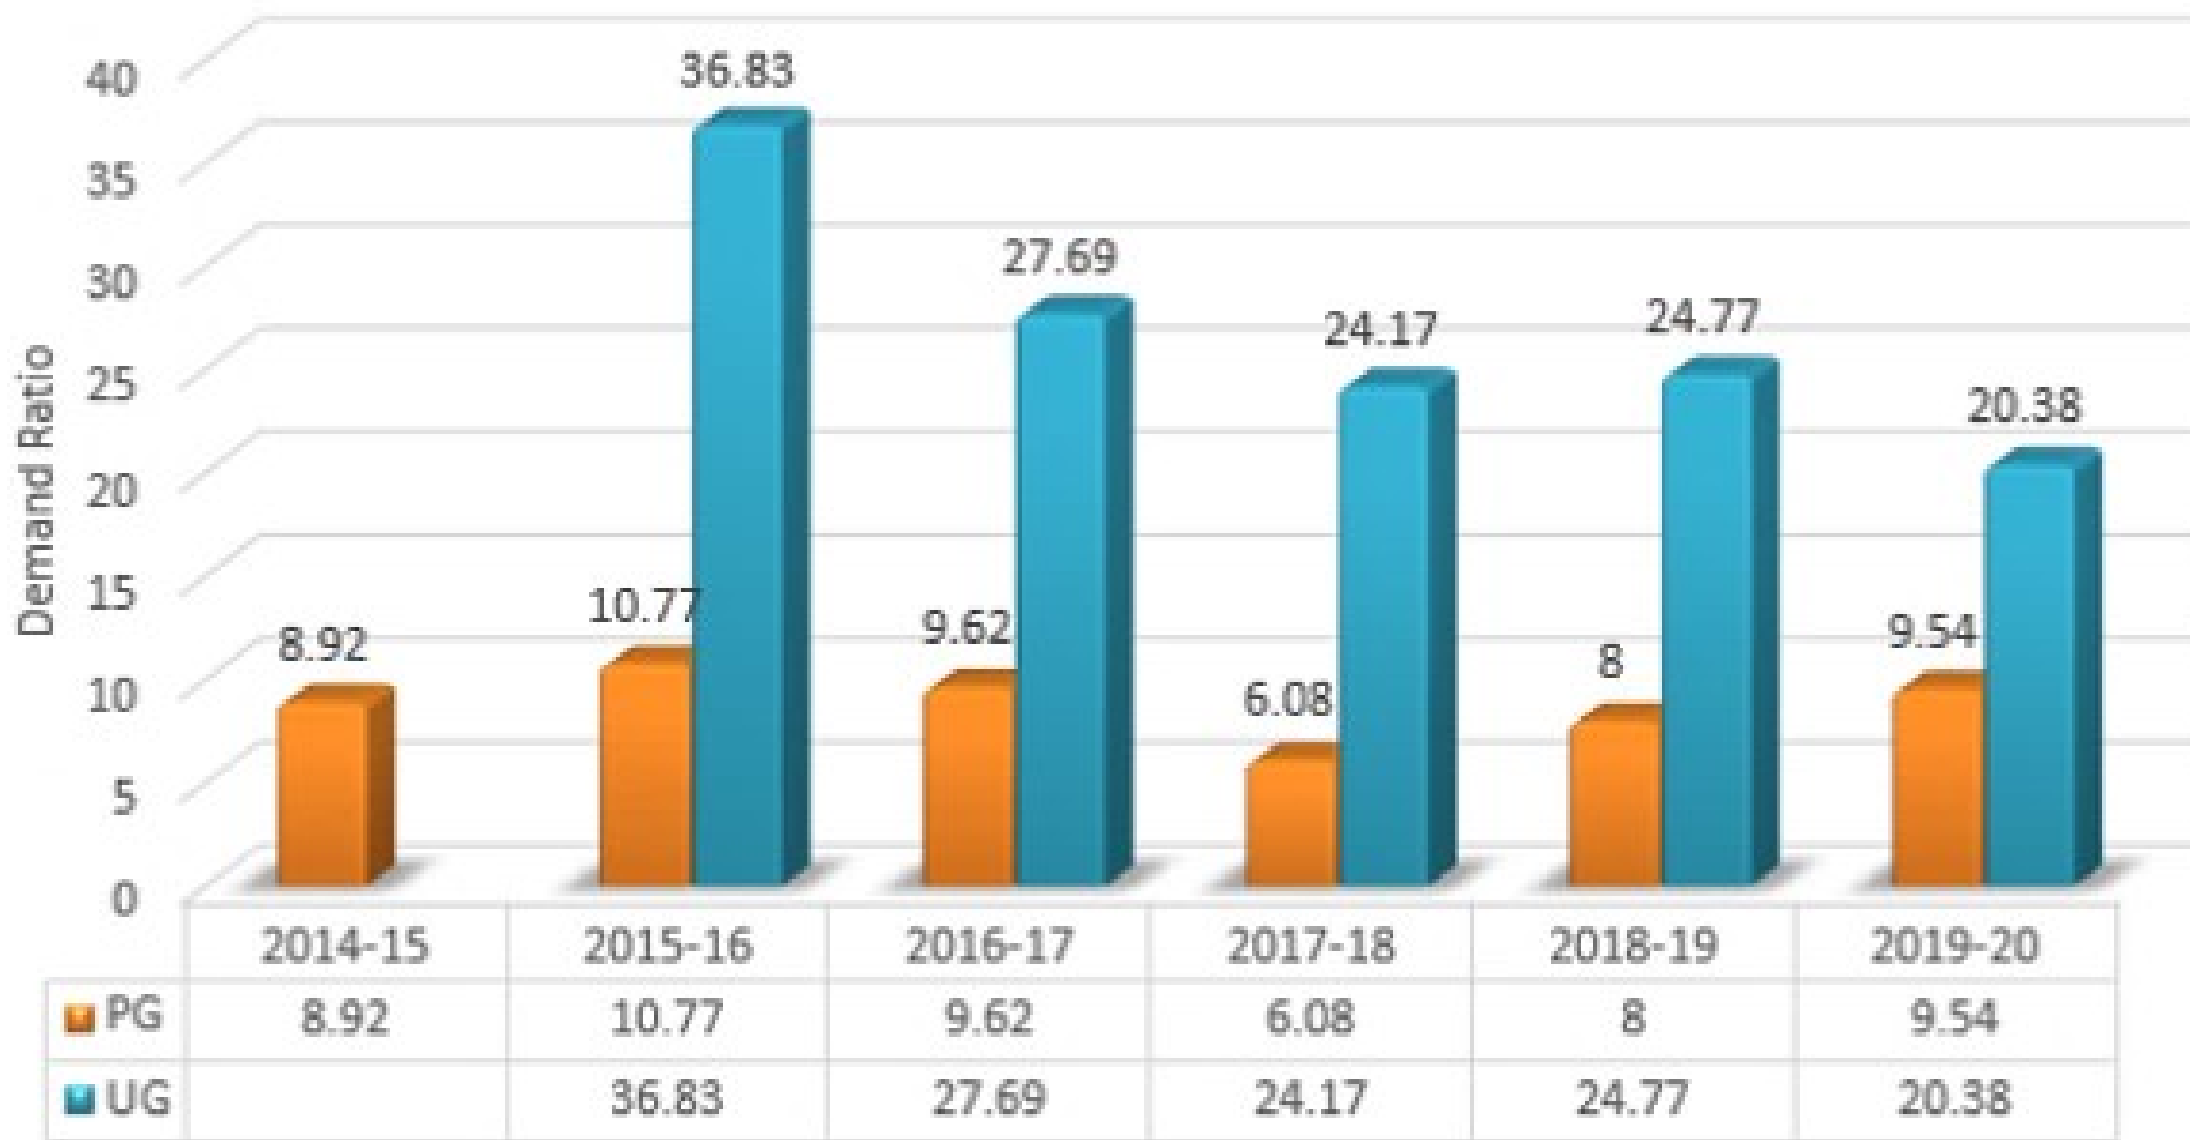

PG UG

Chemistry - Demand Ratio

PG UG

Polymer Chemistry - Demand Ratio

Zoology - Demand Ratio

PG UG

Botany - Demand Ratio

	2014-15	2015-16	2016-17	2017-18	2018-19	2019-20
PG	7.13	8.53	6.6	5.33	5.6	6.47
UG		24.92	21.5	18.21	19.5	15.54