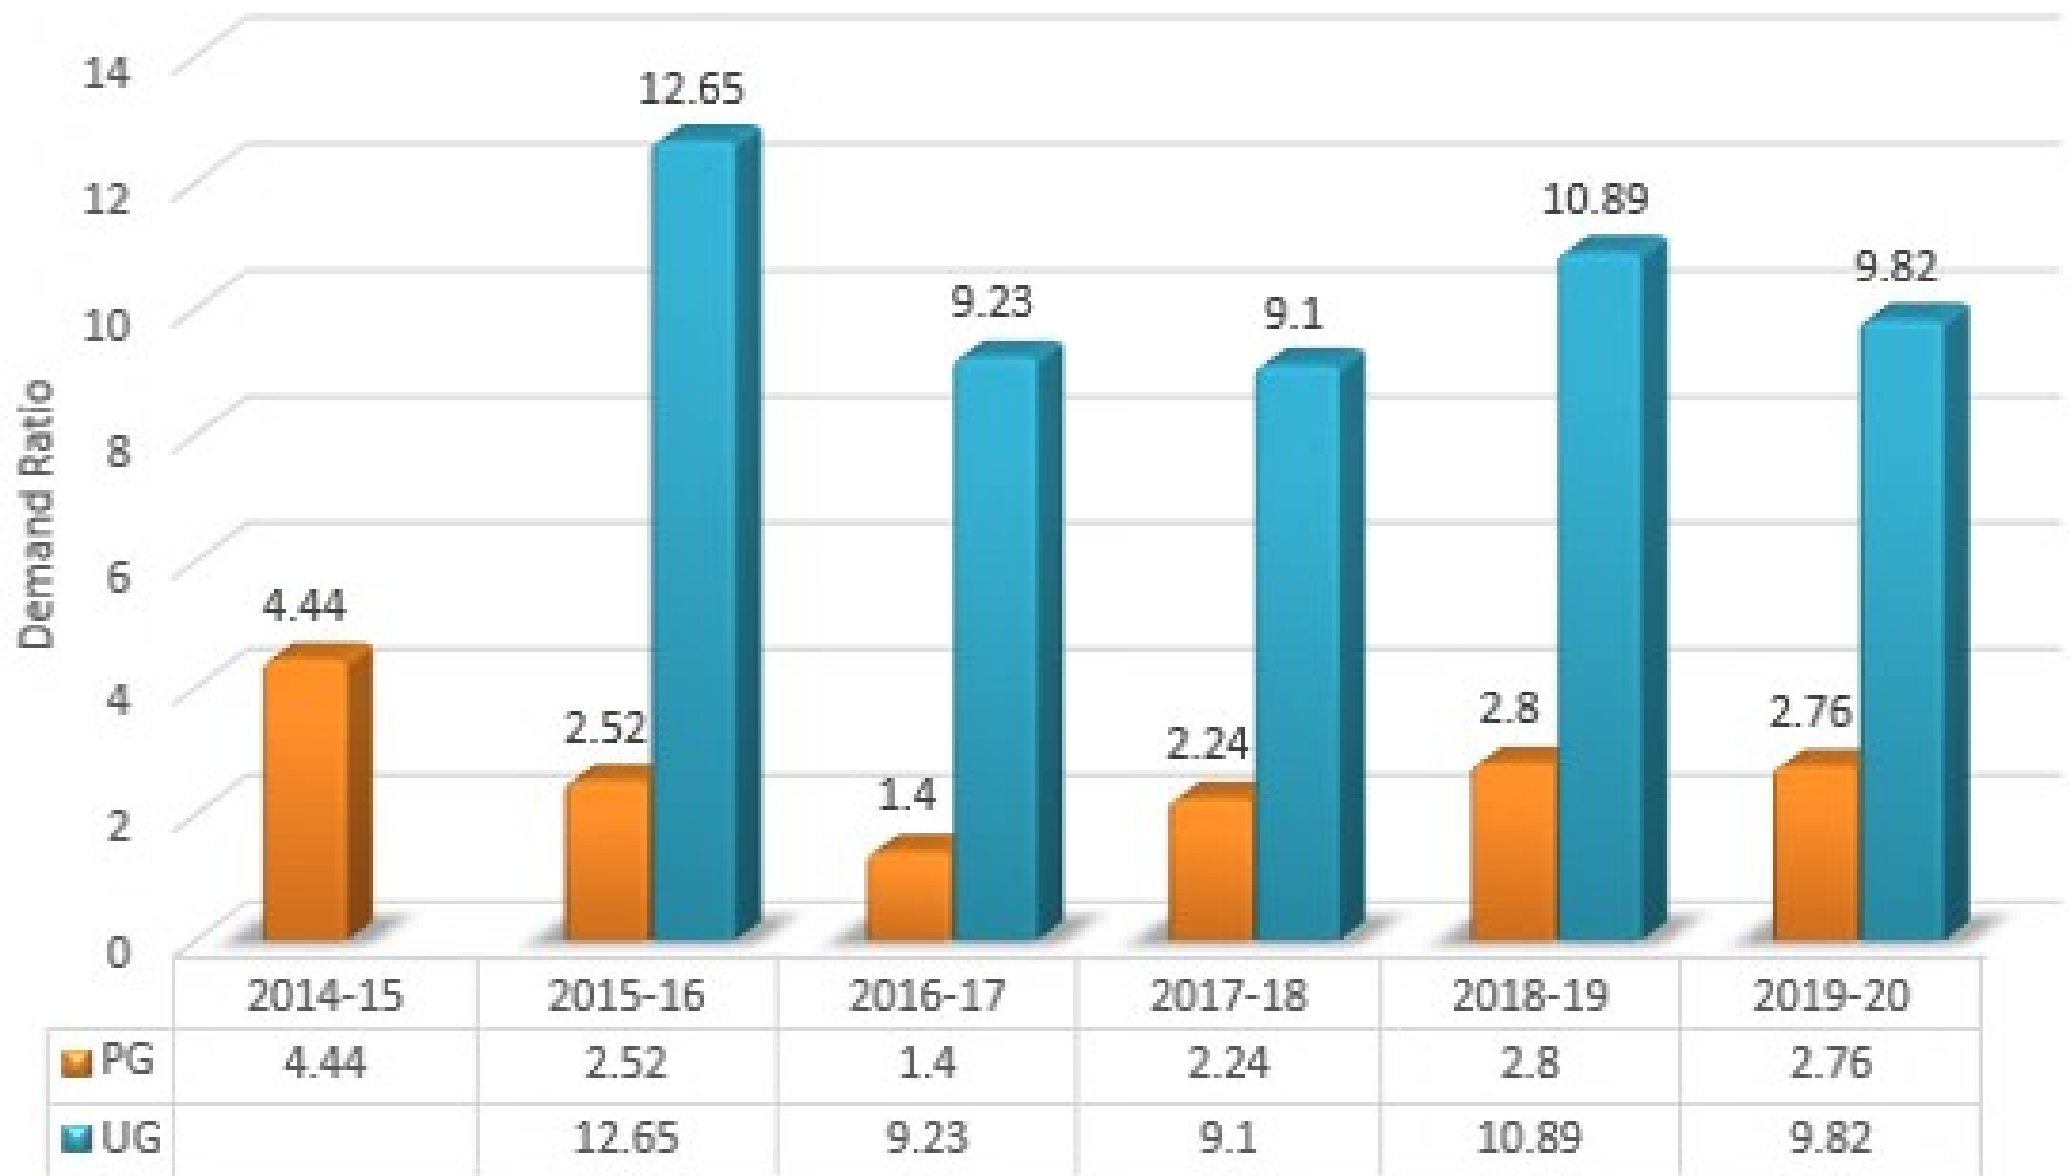

Economics - Demand Ratio

PG UG