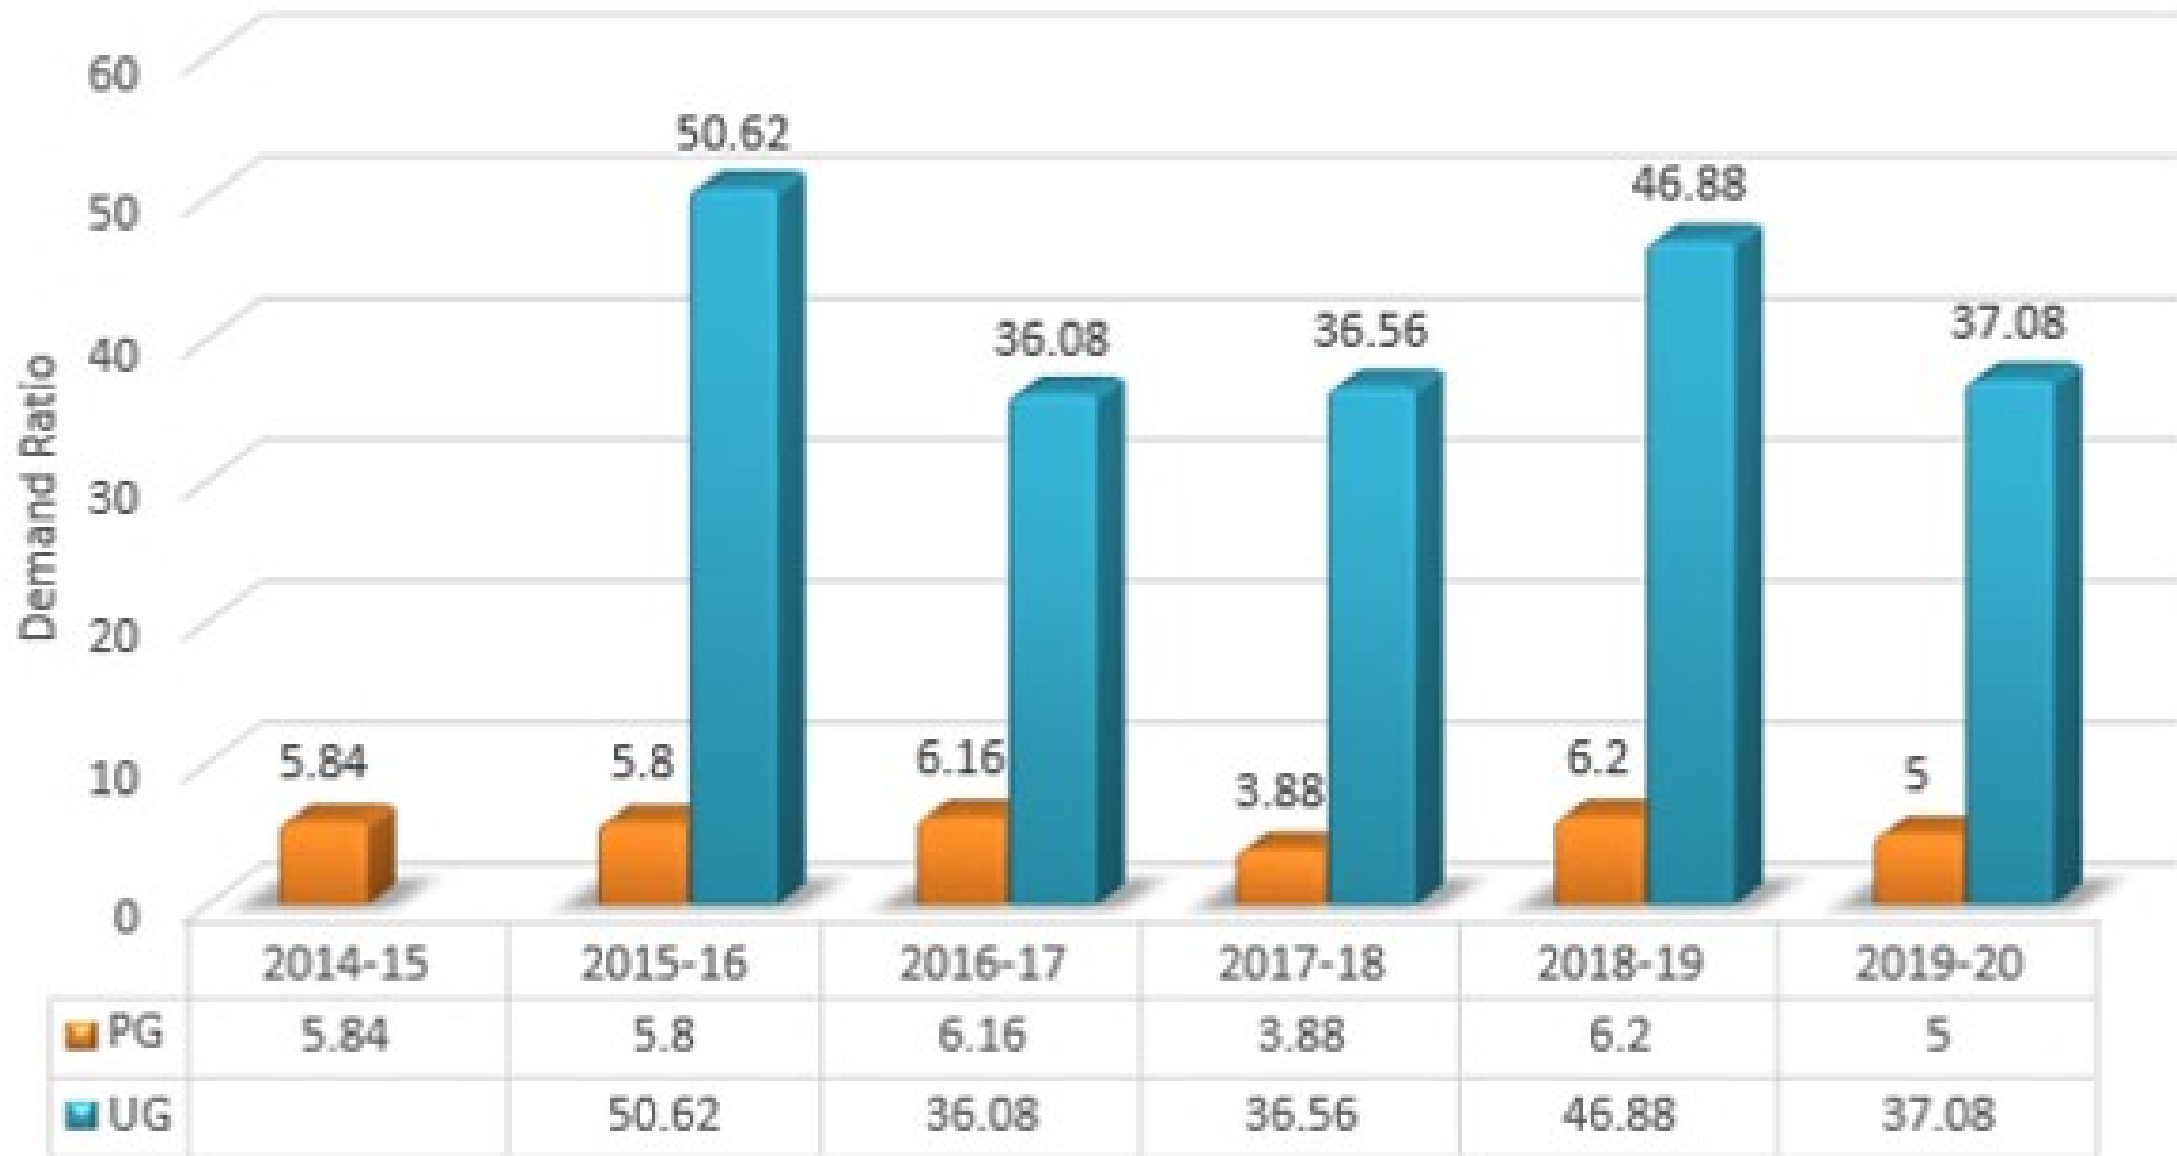

English - Demand Ratio

PG UG