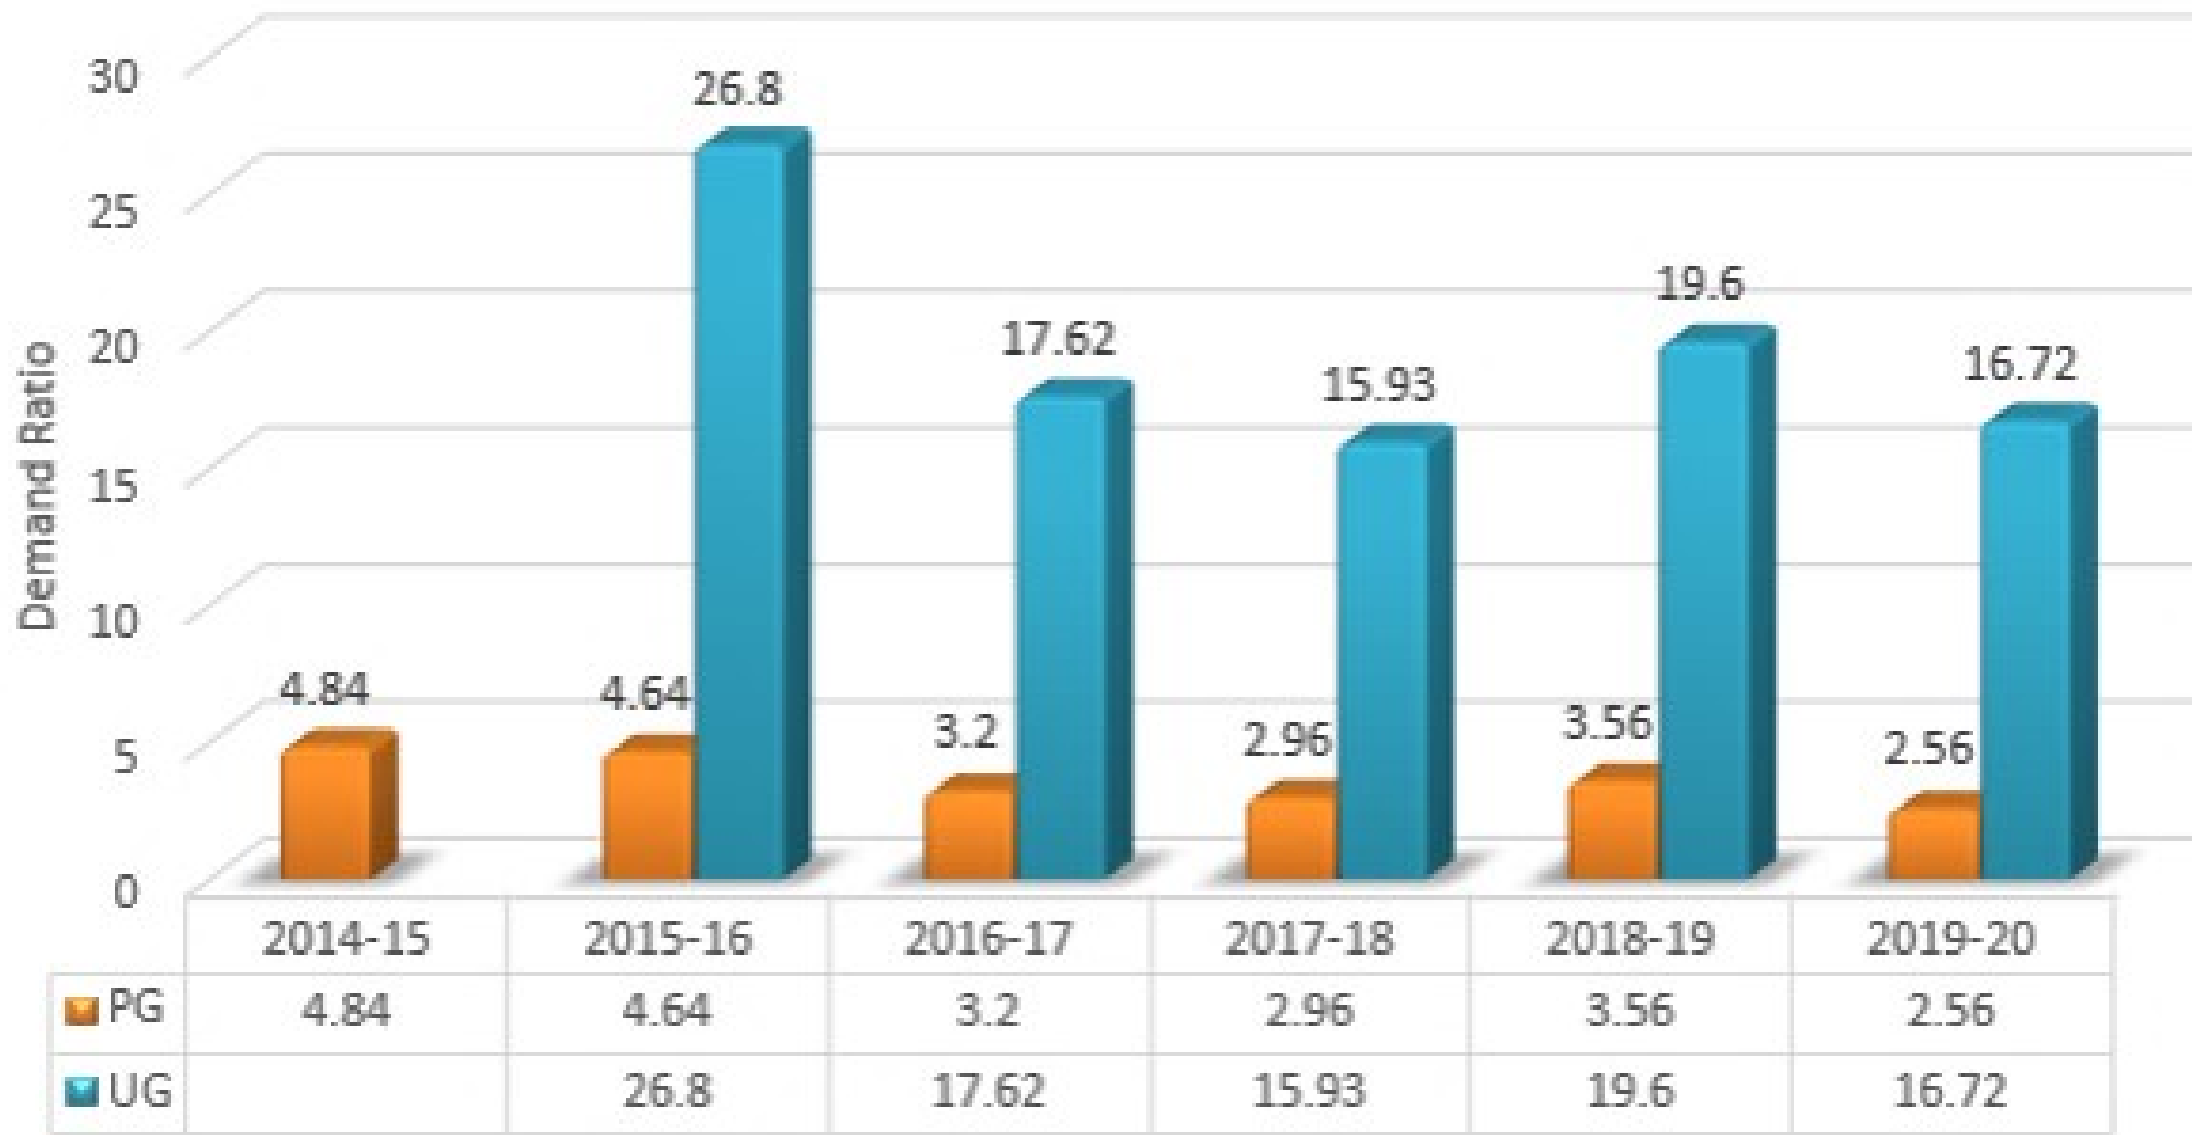

Commerce - Demand Ratio

PG UG