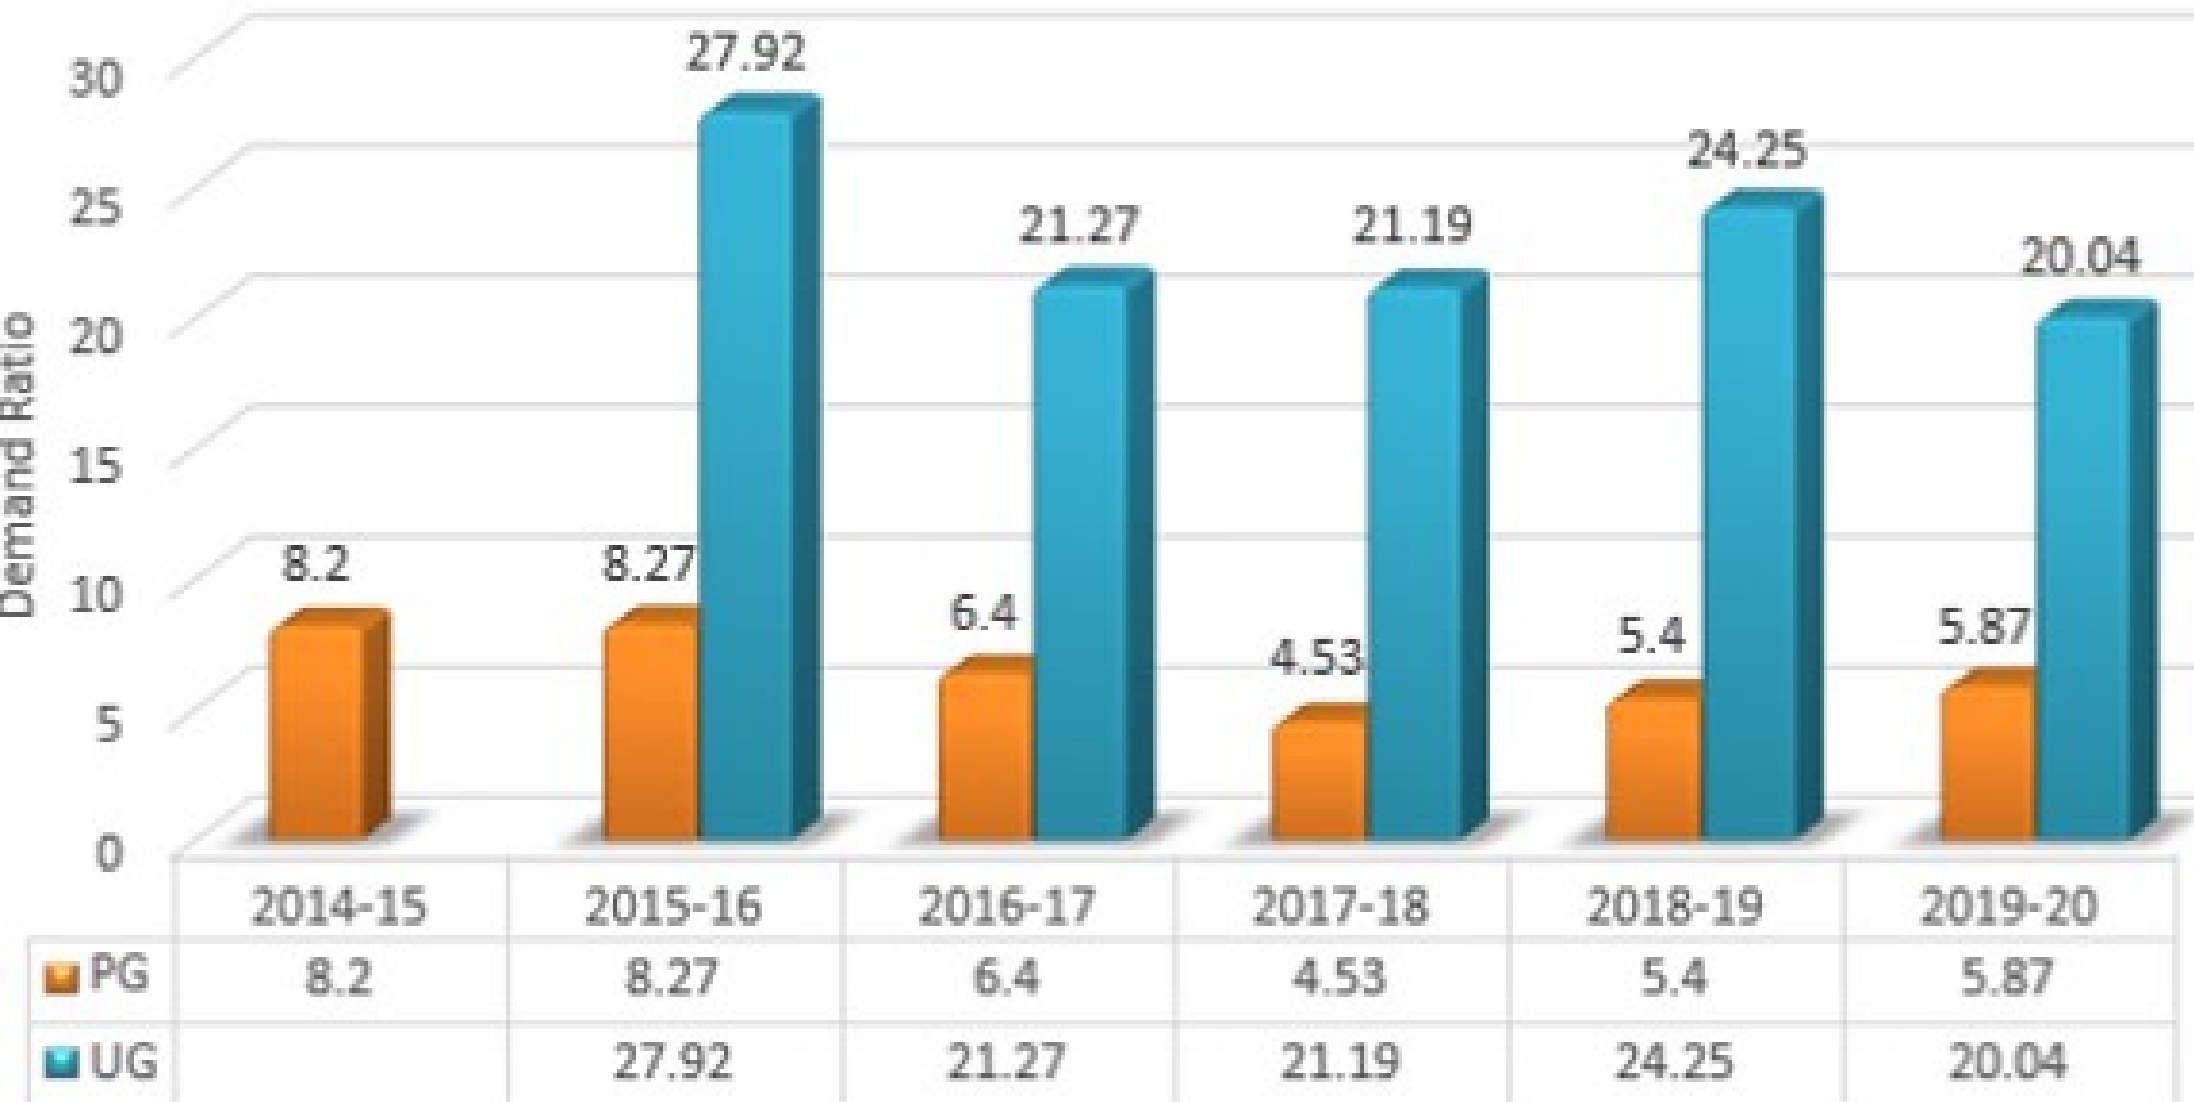

PG UG

Chemistry - Demand Ratio

PG UG

Polymer Chemistry - Demand Ratio

Zoology - Demand Ratio

PG UG

Botany - Demand Ratio

	2014-15	2015-16	2016-17	2017-18	2018-19	2019-20
PG	7.13	8.53	6.6	5.33	5.6	6.47
UG		24.92	21.5	18.21	19.5	15.54