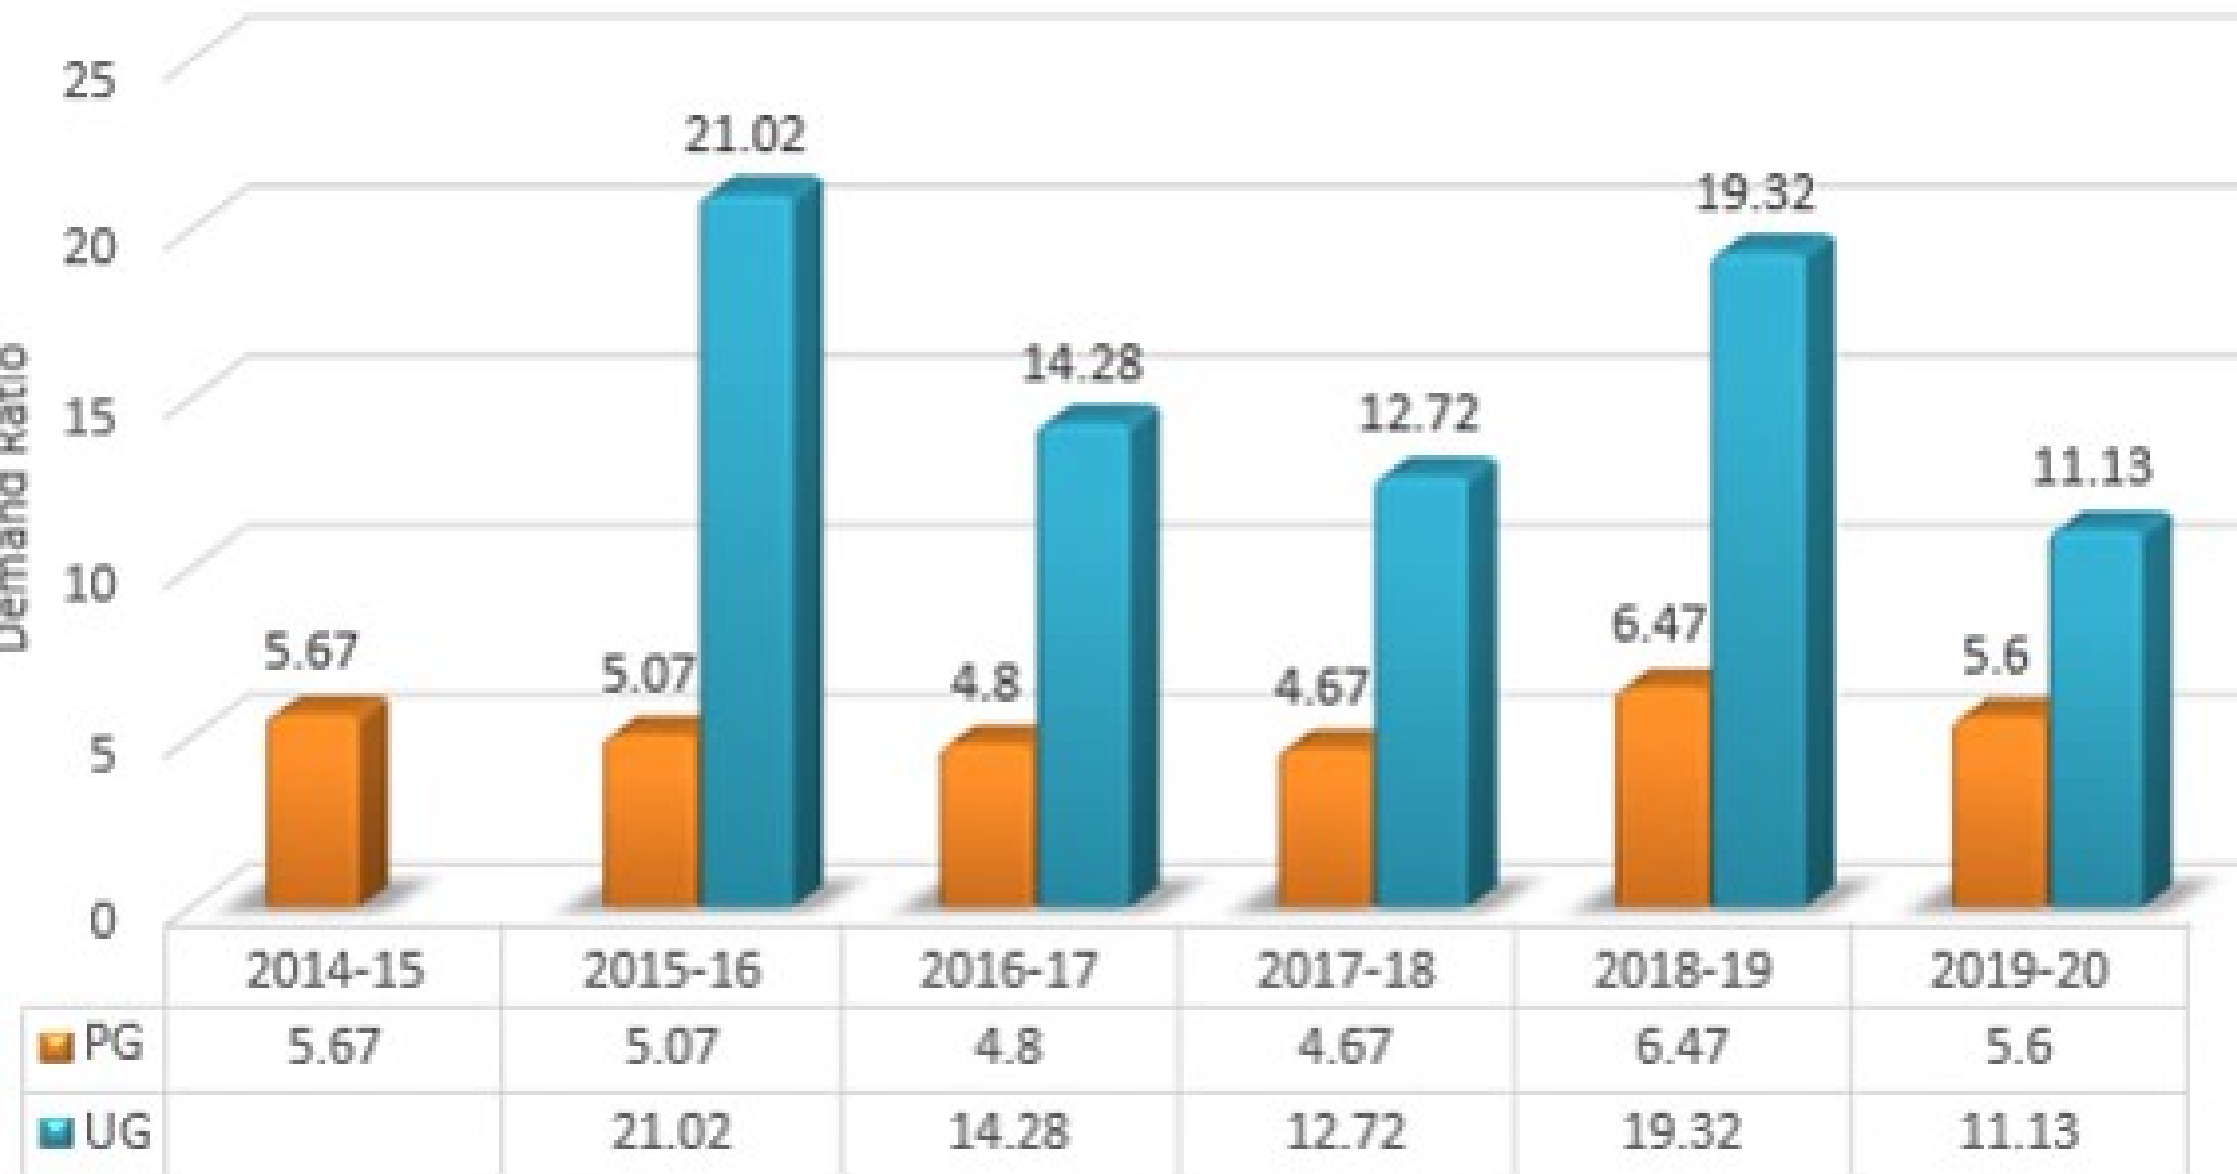

Mathematics - Demand Ratio

PG UG