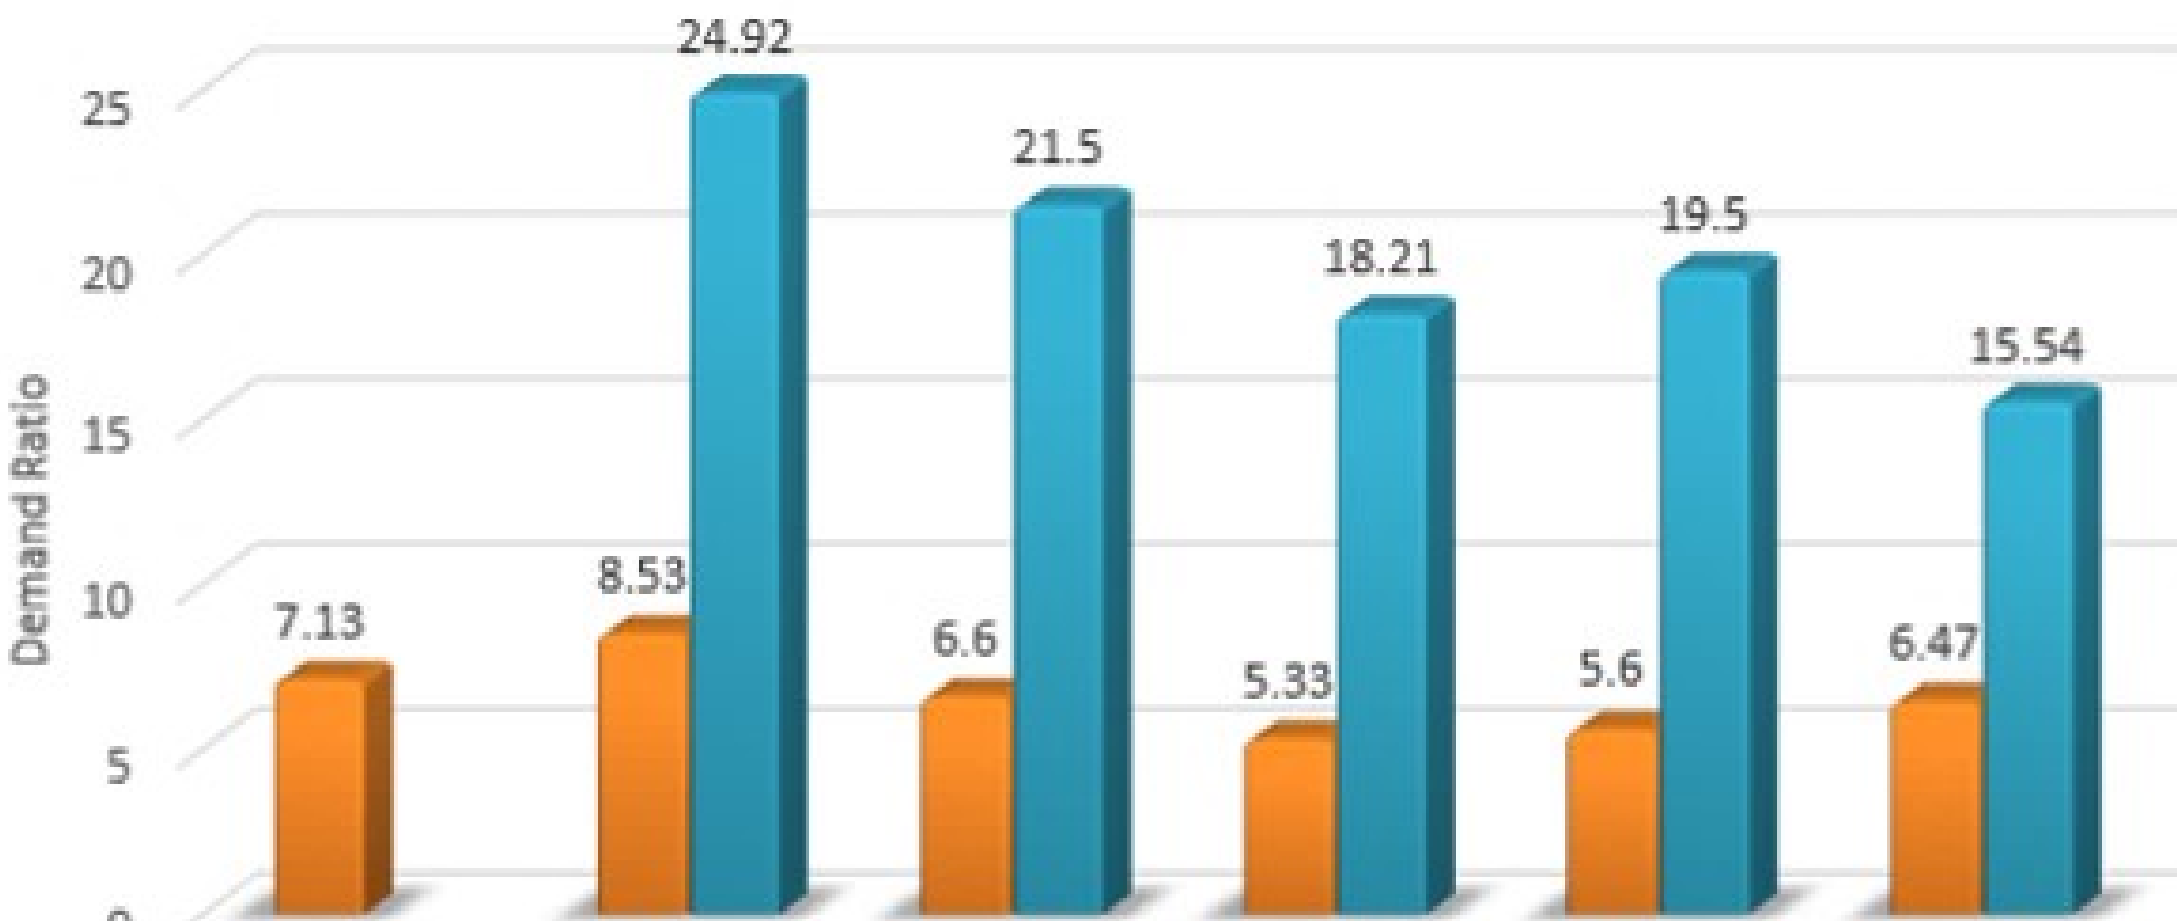

PG UG

Chemistry - Demand Ratio

PG UG

Polymer Chemistry - Demand Ratio

Zoology - Demand Ratio

PG UG

Botany - Demand Ratio

	2014-15	2015-16	2016-17	2017-18	2018-19	2019-20
PG	7.13	8.53	6.6	5.33	5.6	6.47
UG		24.92	21.5	18.21	19.5	15.54