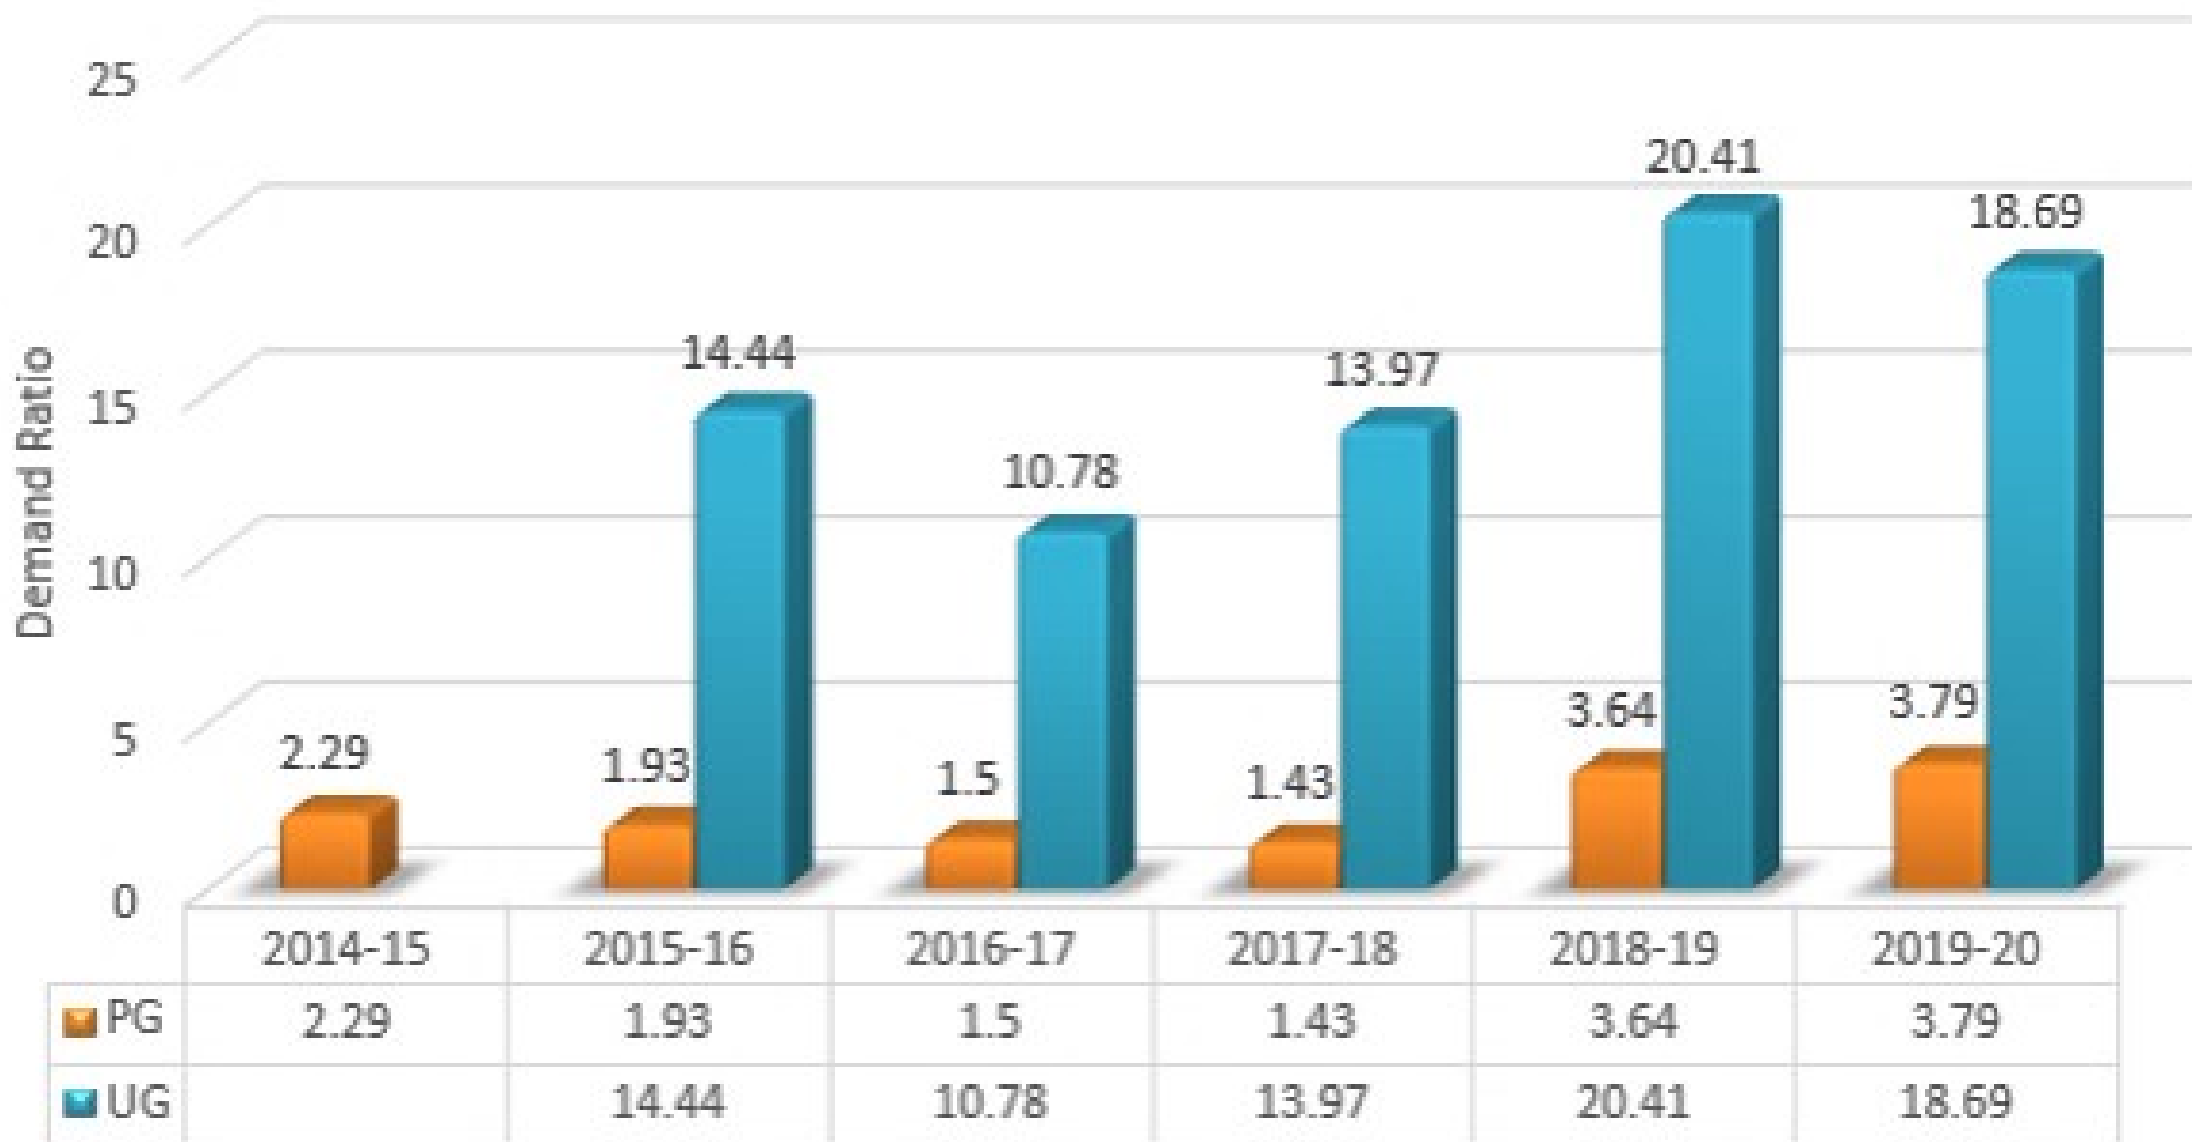

Psychology - Demand Ratio

PG UG