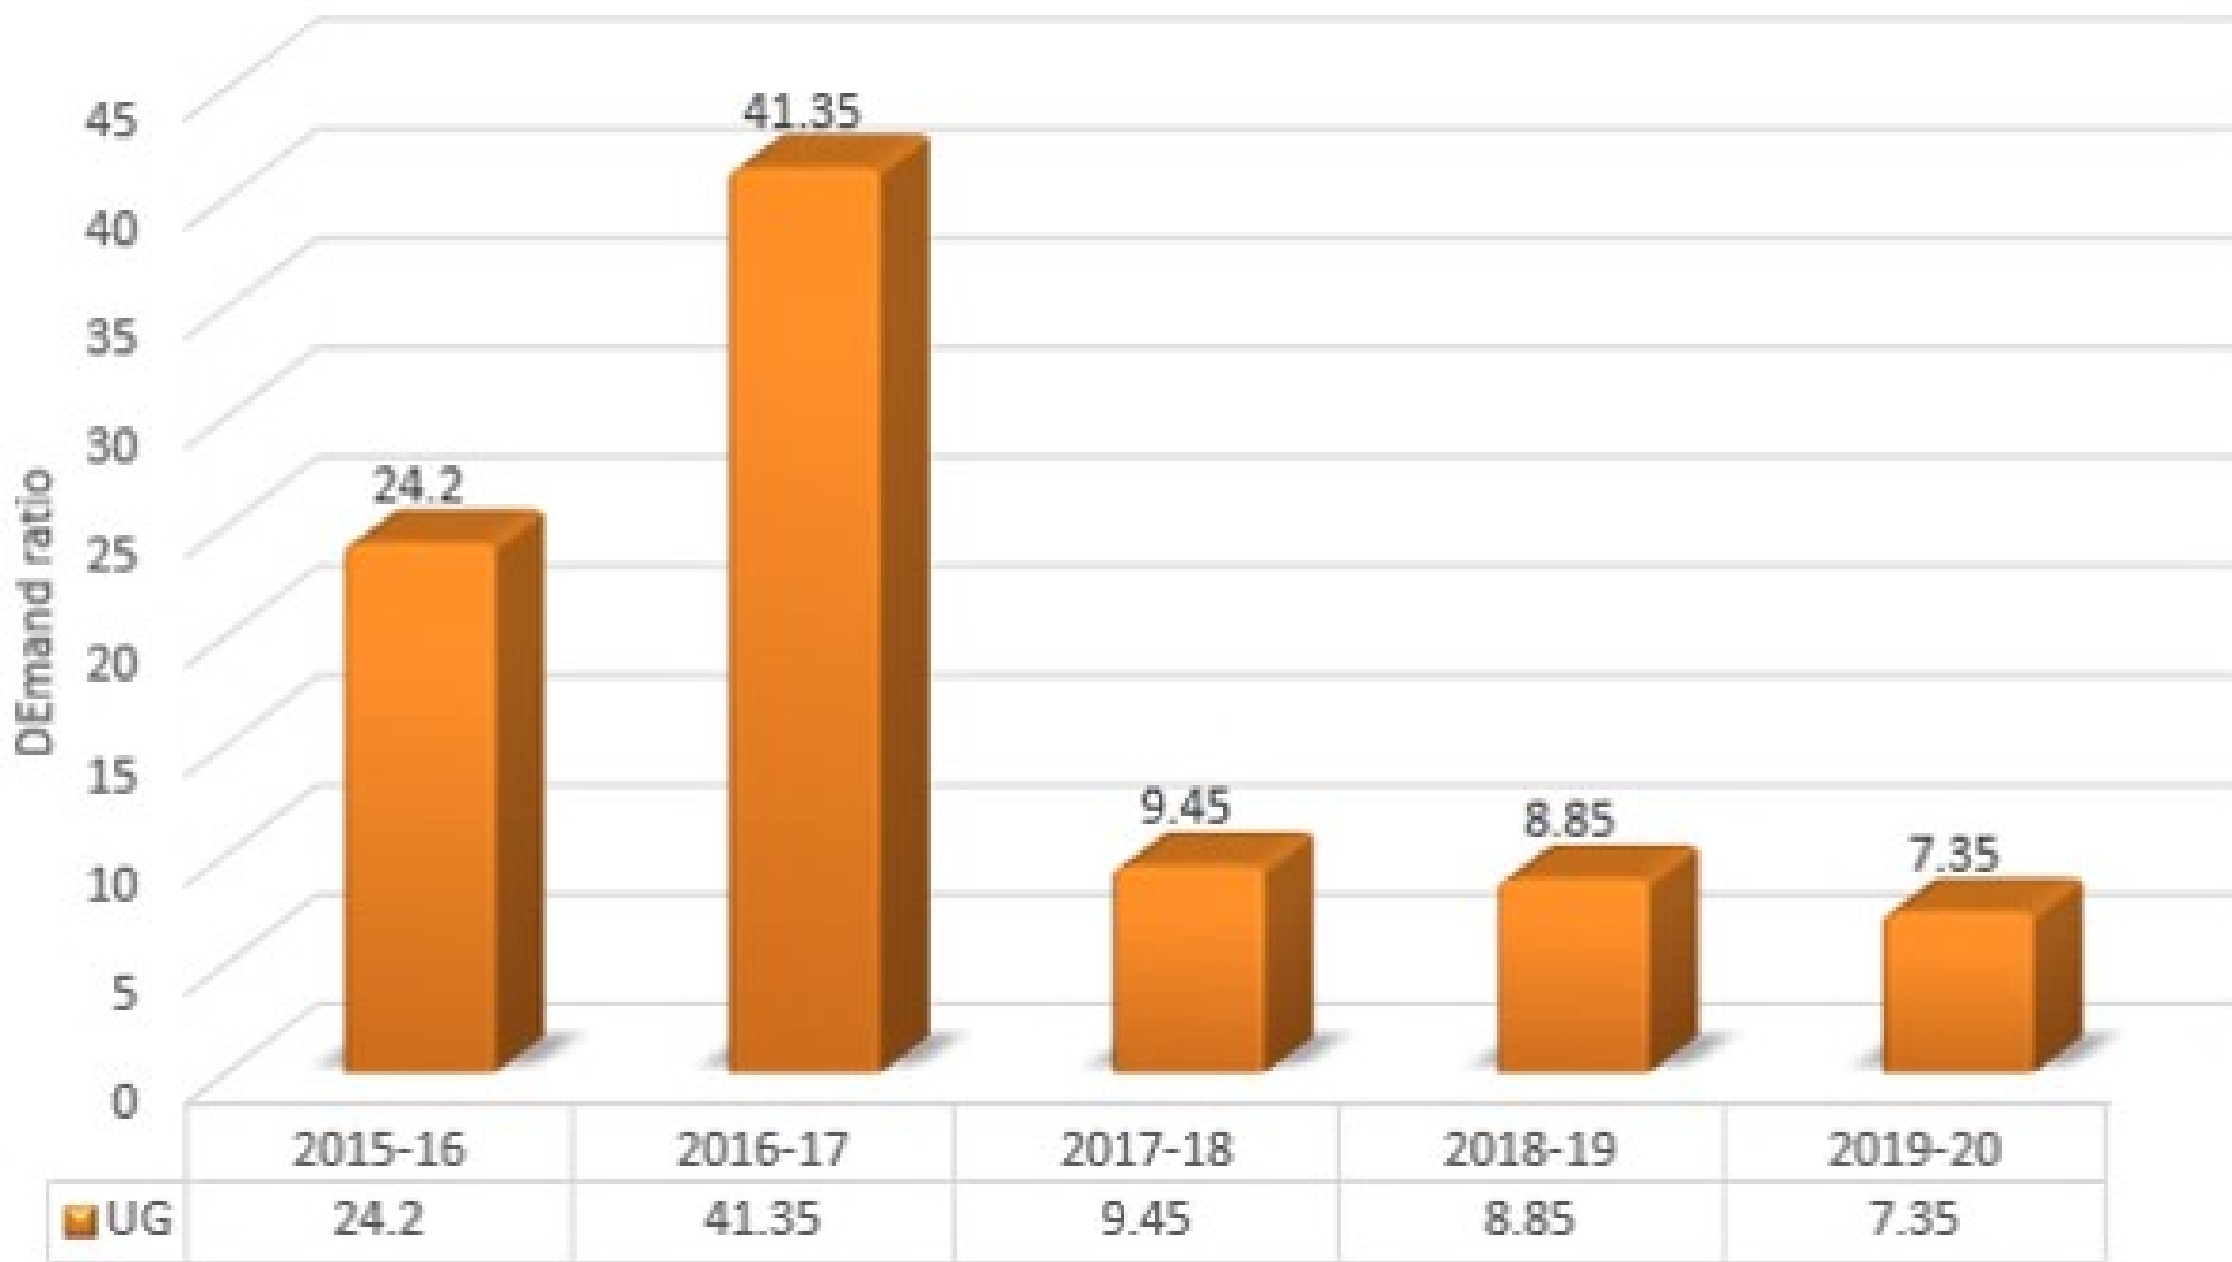

FATIMA MATA NATIONAL COLLEGE

AUTONOMOUS

(Reaccredited with 'A' Grade by NAAC)
Affiliated to University of Kerala

2.1.1 Demand Ratio

IQAC INTERNAL QUALITY
ASSURANCE CELL

Mathematics - Demand Ratio

PG UG

Physics - Demand Ratio

PG UG

Chemistry - Demand Ratio

PG UG

Polymer Chemistry - Demand Ratio

Zoology - Demand Ratio

PG UG

Botany - Demand Ratio

	2014-15	2015-16	2016-17	2017-18	2018-19	2019-20
PG	7.13	8.53	6.6	5.33	5.6	6.47
UG		24.92	21.5	18.21	19.5	15.54